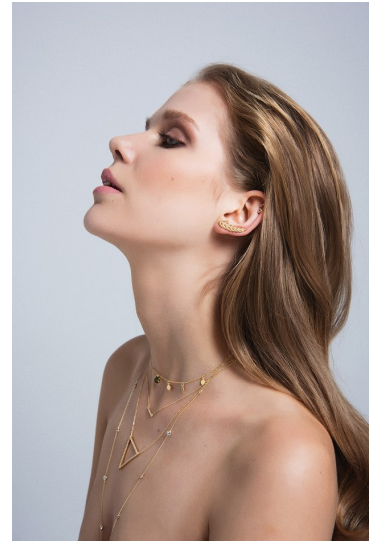

Morph

Morph Management, 36 Jangmun-ro Yongsan-gu Seoul Korea ZIP 04393 | Phone: +82 2 797 7200

ELLES OTTENS (@ellesottens)

Height 176/5'9.5" Bust 83/32.5" Waist 62/24.5" Hips 88/34.5" Hair Dirty Blonde Eyes Blue Born in 1995