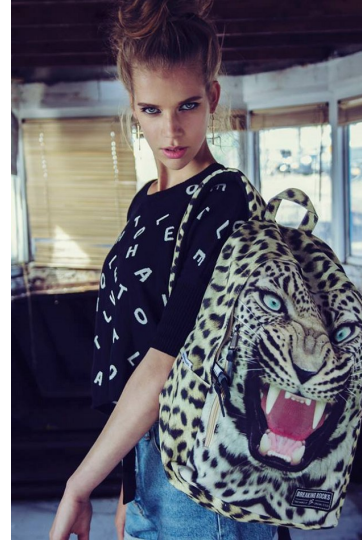

Morph

Morph Management, 36 Jangmun-ro Yongsan-gu Seoul Korea ZIP 04393 | Phone: +82 2 797 7200

ELLES OTTENS (@ellesottens)

Height 176/5'9.5" Bust 83/32.5" Waist 62/24.5" Hips 88/34.5" Hair Dirty Blonde Eyes Blue Born in 1995