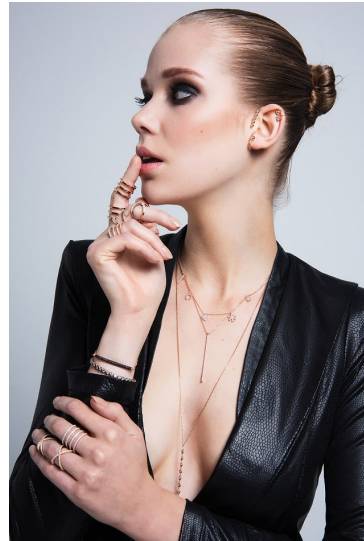

Morph

Morph Management, 36 Jangmun-ro Yongsan-gu Seoul Korea ZIP 04393 | Phone: +82 2 797 7200

ELLES OTTENS (@ellesottens)

Height 176/5'9.5" Bust 83/32.5" Waist 62/24.5" Hips 88/34.5" Hair Dirty Blonde Eyes Blue Born in 1995