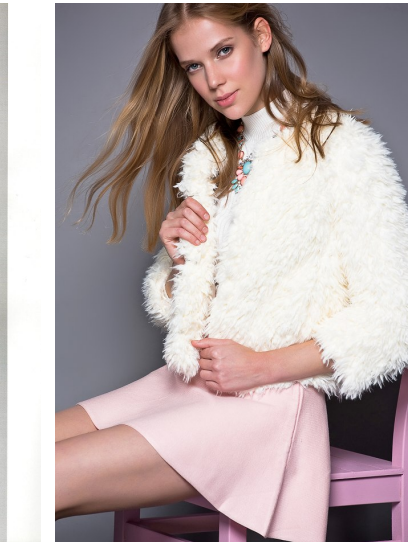

Morph

Morph Management, 36 Jangmun-ro Yongsan-gu Seoul Korea ZIP 04393 | Phone: +82 2 797 7200

ELLES OTTENS (@ellesottens)

Height 176/5'9.5" Bust 83/32.5" Waist 62/24.5" Hips 88/34.5" Hair Dirty Blonde Eyes Blue Born in 1995