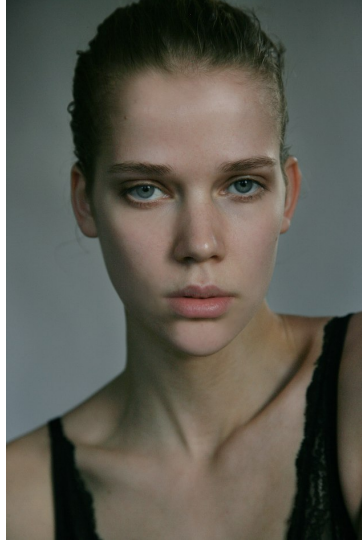

Morph

Morph Management, 36 Jangmun-ro Yongsan-gu Seoul Korea ZIP 04393 | Phone: +82 2 797 7200

ELLES OTTENS (@ellesottens)

Height 176/5'9.5" Bust 83/32.5" Waist 62/24.5" Hips 88/34.5" Hair Dirty Blonde Eyes Blue Born in 1995