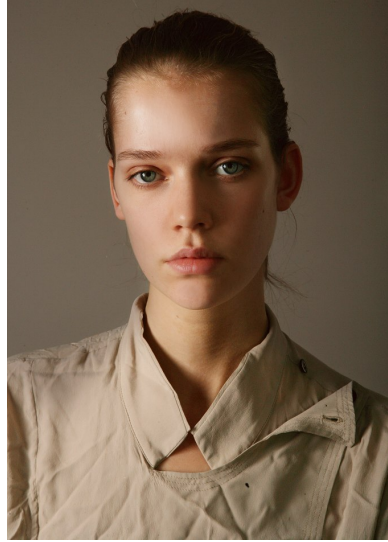

Morph

Morph Management, 36 Jangmun-ro Yongsan-gu Seoul Korea ZIP 04393 | Phone: +82 2 797 7200

ELLES OTTENS (@ellesottens)

Height 176/5'9.5" Bust 83/32.5" Waist 62/24.5" Hips 88/34.5" Hair Dirty Blonde Eyes Blue Born in 1995