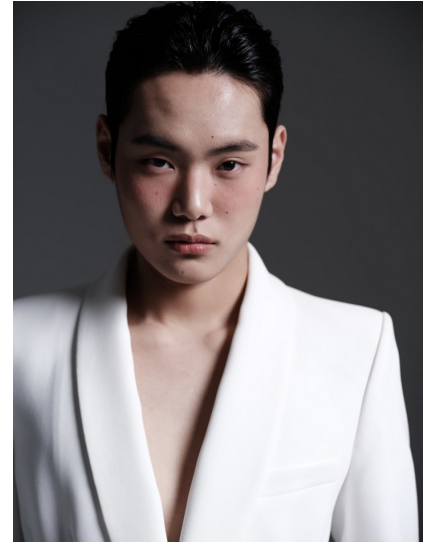

# Morph

Morph Management, 36 Jangmun-ro Yongsan-gu Seoul Korea ZIP 04393 | Phone: +82 2 797 7200

YU HAE SEONG (@haeseongyu)

Height 189/6'2.5" Chest 85/33.5" Waist 66/26" Hips 94/37" Shoe 275mm Hair Black Eyes Black Born in 2004