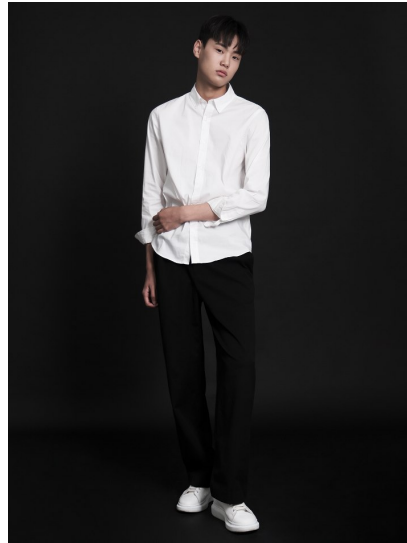

Morph

Morph Management, 36 Jangmun-ro Yongsan-gu Seoul Korea ZIP 04393 | Phone: +82 2 797 7200

YU HAE SEONG (@haeseongyu)

Height 189/6'2.5" Chest 85/33.5" Waist 66/26" Hips 94/37" Shoe 275mm Hair Black Eyes Black Born in 2004