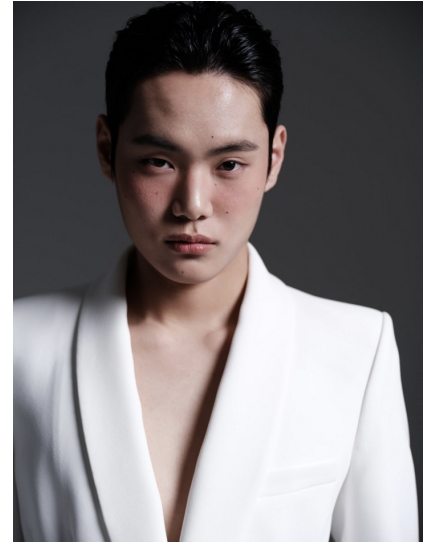

Morph

Morph Management, 36 Jangmun-ro Yongsan-gu Seoul Korea ZIP 04393 | Phone: +82 2 797 7200

YU HAE SEONG (@haeseongyu)

Height 189/6'2.5" Chest 85/33.5" Waist 66/26" Hips 94/37" Shoe 275mm Hair Black Eyes Black Born in 2004