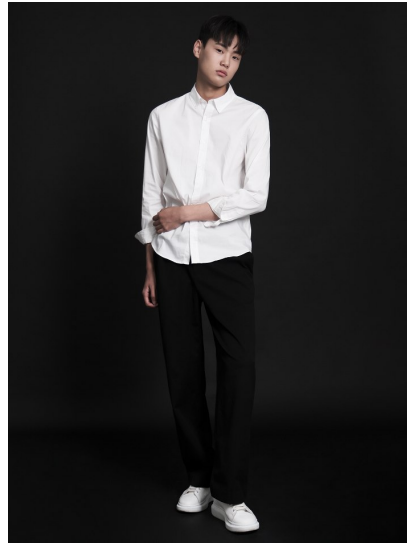

# Morph

Morph Management, 36 Jangmun-ro Yongsan-gu Seoul Korea ZIP 04393 | Phone: +82 2 797 7200

YU HAE SEONG (@haeseongyu)

Height 189/6'2.5" Chest 85/33.5" Waist 66/26" Hips 94/37" Shoe 275mm Hair Black Eyes Black Born in 2004