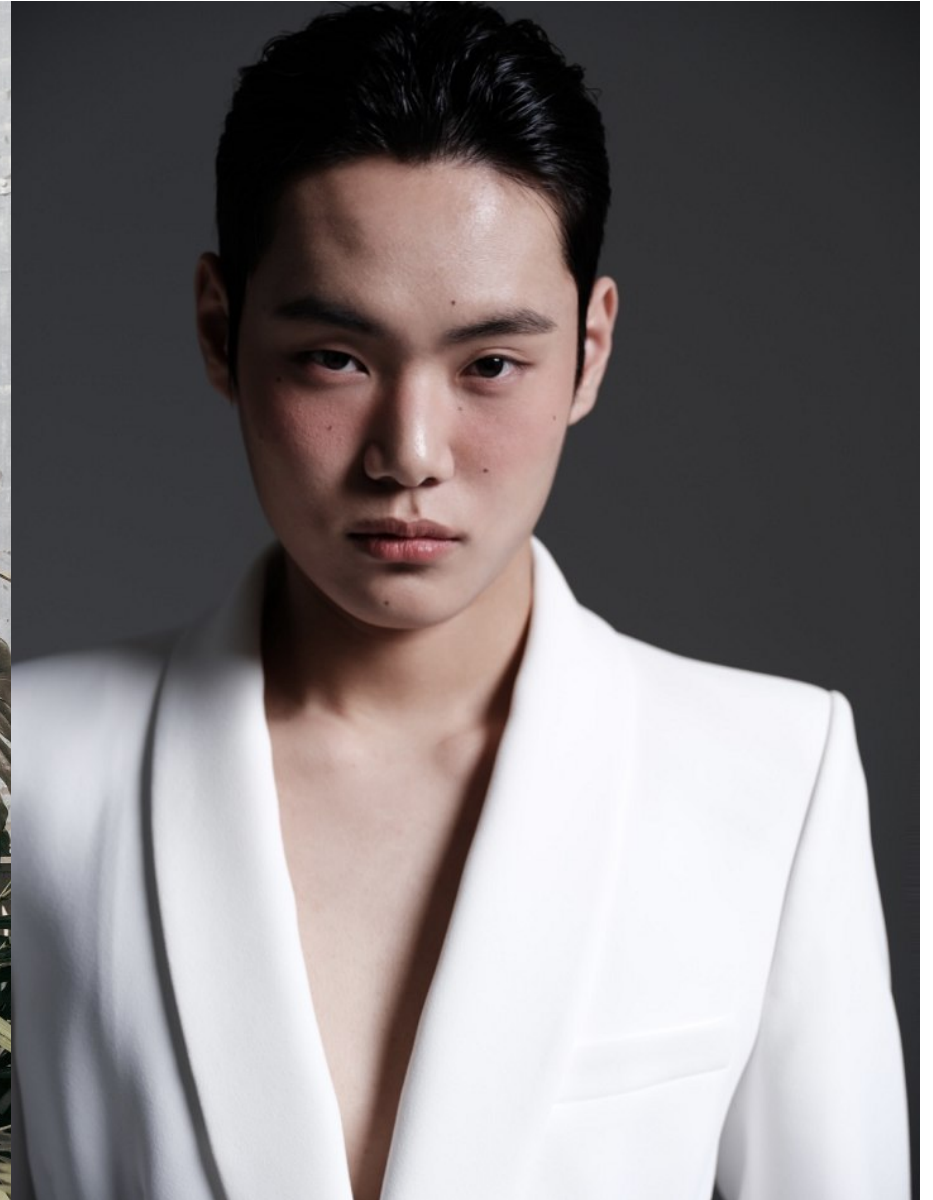

Morph

Morph Management, 36 Jangmun-ro Yongsan-gu Seoul Korea ZIP 04393 | Phone: +82 2 797 7200

YU HAE SEONG (@haeseongyu)

Height 189/6'2.5" Chest 85/33.5" Waist 66/26" Hips 94/37" Shoe 275mm Hair Black Eyes Black Born in 2004