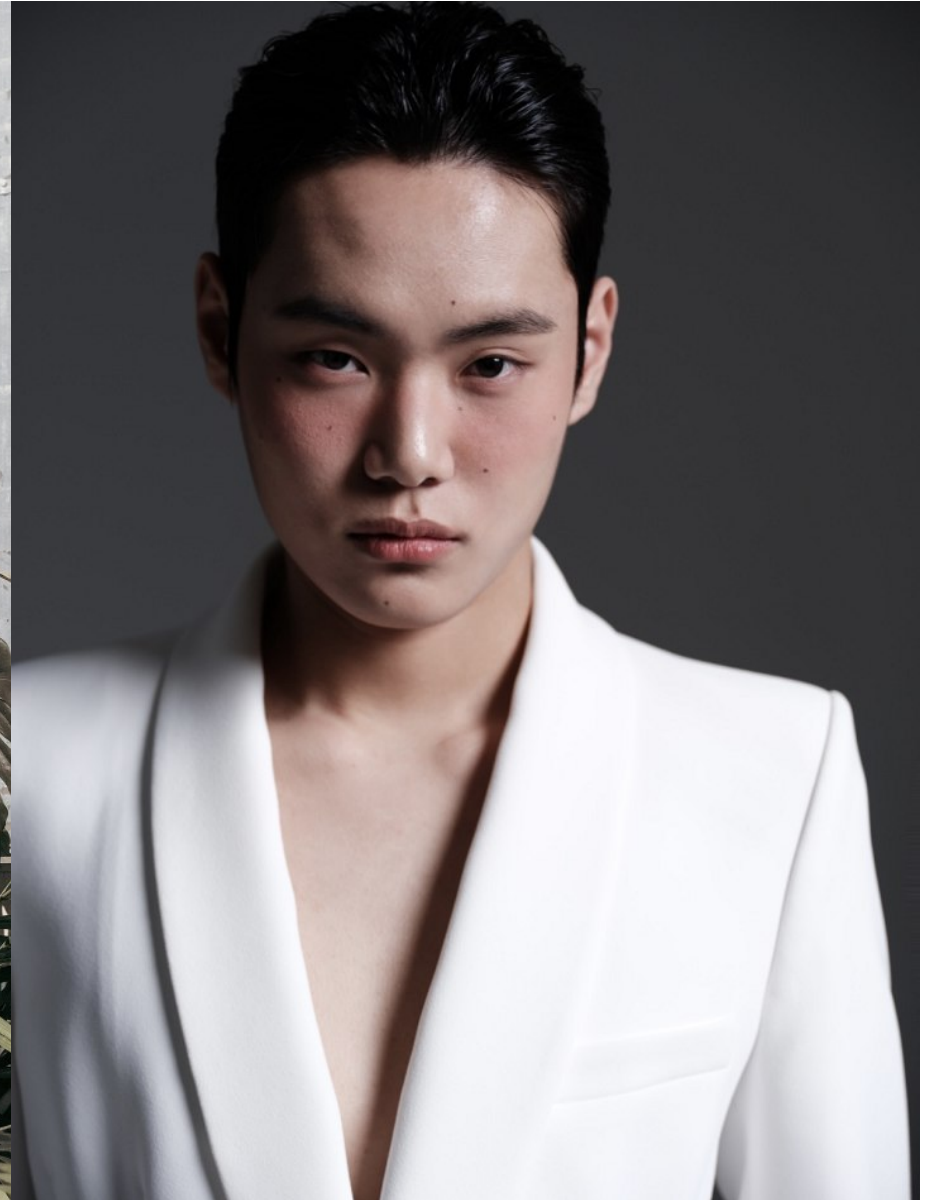

# Morph

Morph Management, 36 Jangmun-ro Yongsan-gu Seoul Korea ZIP 04393 | Phone: +82 2 797 7200

YU HAE SEONG (@haeseongyu)

Height 189/6'2.5" Chest 85/33.5" Waist 66/26" Hips 94/37" Shoe 275mm Hair Black Eyes Black Born in 2004