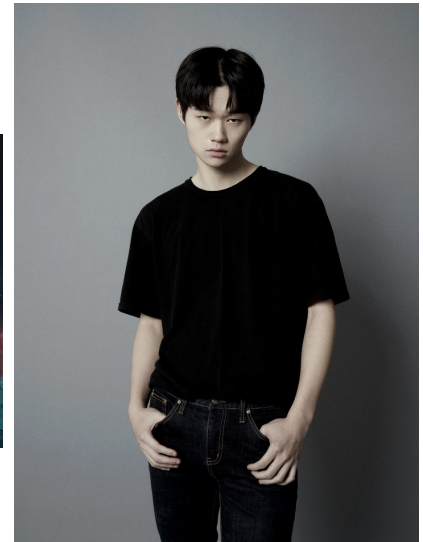

Morph

Morph Management, 36 Jangmun-ro Yongsan-gu Seoul Korea ZIP 04393 | Phone: +82 2 797 7200

KIM JUN WOO (@_jun__u)

Height 187/6'1.5" Chest 88/34.5" Waist 69/27" Hips 94/37" Shoe 265mm Hair Black Eyes Black Born in 2003