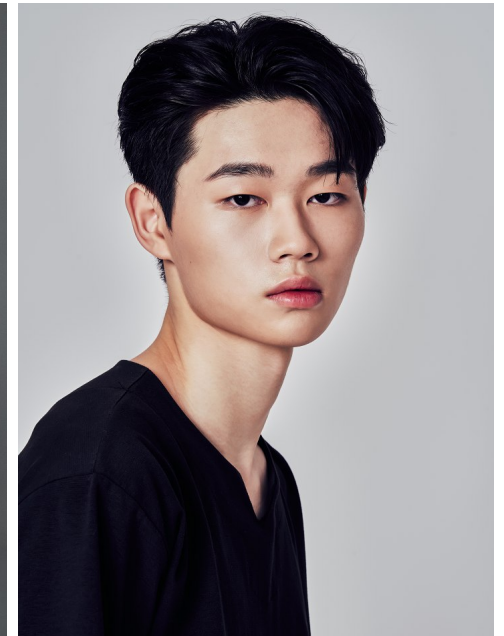

Morph

Morph Management, 36 Jangmun-ro Yongsan-gu Seoul Korea ZIP 04393 | Phone: +82 2 797 7200

Kim Jun Woo (@_jun__u)

Height 187/6'1.5" Chest 88/34.5" Waist 69/27" Hips 94/37" Shoe 265mm Hair Black Eyes Black Born in 2003