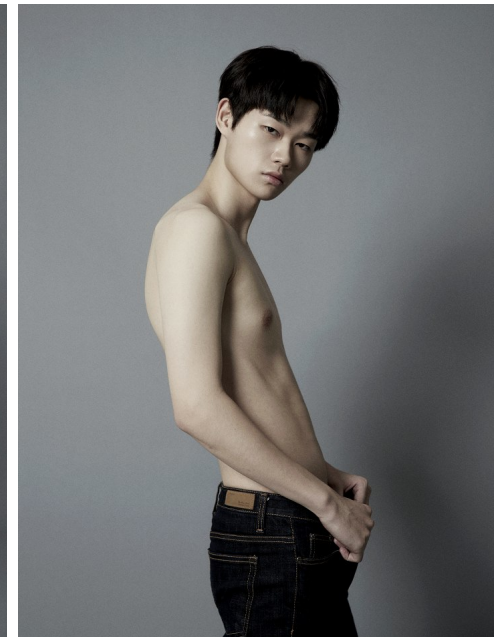

Morph

Morph Management, 36 Jangmun-ro Yongsan-gu Seoul Korea ZIP 04393 | Phone: +82 2 797 7200

Kim Jun Woo (@_jun__u)

Height 187/6'1.5" Chest 88/34.5" Waist 69/27" Hips 94/37" Shoe 265mm Hair Black Eyes Black Born in 2003