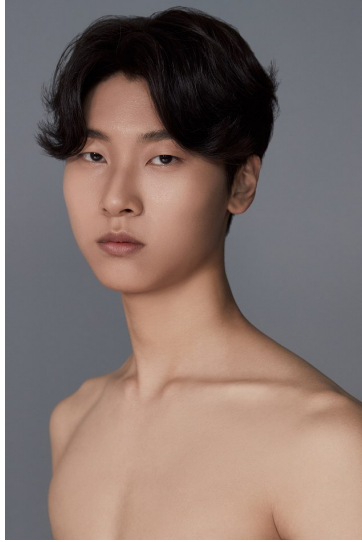

# Morph

Morph Management, 36 Jangmun-ro Yongsan-gu Seoul Korea ZIP 04393 | Phone: +82 2 797 7200

**KIM DAE BEOM (@dae\_beom2)**

Height 191/6'3" Chest 81/32" Waist 66/26" Shoe 280mm Hair Black Eyes Black Born in 2002