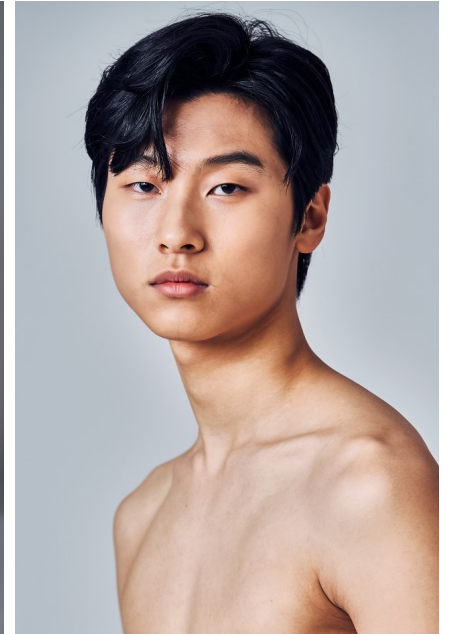

Morph

Morph Management, 36 Jangmun-ro Yongsan-gu Seoul Korea ZIP 04393 | Phone: +82 2 797 7200

Kim Dae Beom (@dae_beom2)

Height 191/6'3" Chest 81/32" Waist 66/26" Shoe 280mm Hair Black Eyes Black
Born in 2002