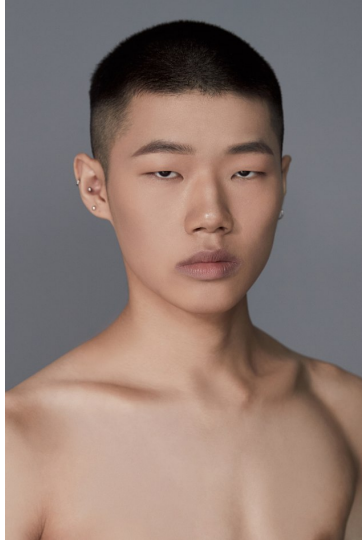

# Morph

Morph Management, 36 Jangmun-ro Yongsan-gu Seoul Korea ZIP 04393 | Phone: +82 2 797 7200

PARK JONG BEOM (@beom.o\_\_o)

Height 180/5'11" Chest 83/32.5" Waist 69/27" Shoe 280mm Hair Black Eyes Brown Born in 2003