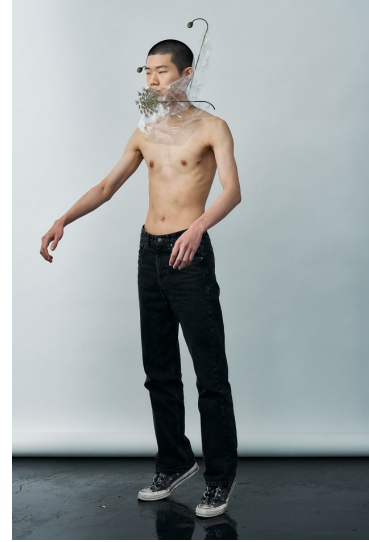

# Morph

Morph Management, 36 Jangmun-ro Yongsan-gu Seoul Korea ZIP 04393 | Phone: +82 2 797 7200

PARK JONG BEOM (@beom.o\_\_o)

Height 180/5'11" Chest 83/32.5" Waist 69/27" Shoe 280mm Hair Black Eyes Brown Born in 2003