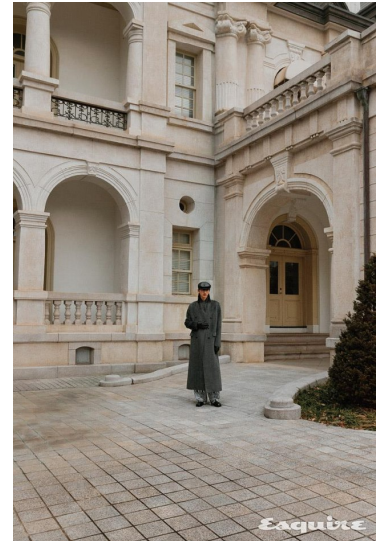

Morph

Morph Management, 36 Jangmun-ro Yongsan-gu Seoul Korea ZIP 04393 | Phone: +82 2 797 7200

HOYA LEE (@hoya521)

Height 188/6'2" Chest 84/33" Waist 64/25" Hips 87/34.5" Shoe 285mm Hair Black Eyes Black Born in 2002