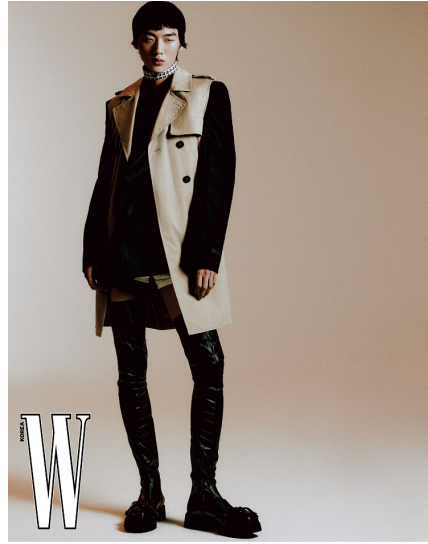

Morph

Morph Management, 36 Jangmun-ro Yongsan-gu Seoul Korea ZIP 04393 | Phone: +82 2 797 7200

HOYA LEE (@hoya521)

Height 188/6'2" Chest 84/33" Waist 64/25" Hips 87/34.5" Shoe 285mm Hair Black Eyes Black Born in 2002