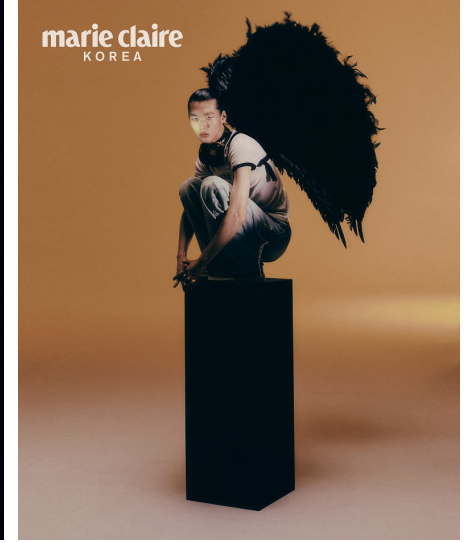

Morph

Morph Management, 36 Jangmun-ro Yongsan-gu Seoul Korea ZIP 04393 | Phone: +82 2 797 7200

HOYA LEE (@hoya521)

Height 188/6'2" Chest 84/33" Waist 64/25" Hips 87/34.5" Shoe 285mm Hair Black Eyes Black Born in 2002