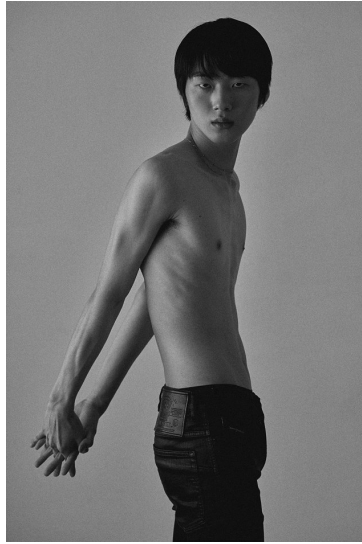

Morph

Morph Management, 36 Jangmun-ro Yongsan-gu Seoul Korea ZIP 04393 | Phone: +82 2 797 7200

HOYA LEE (@hoya521)

Height 188/6'2" Chest 84/33" Waist 64/25" Hips 87/34.5" Shoe 285mm Hair Black Eyes Black Born in 2002