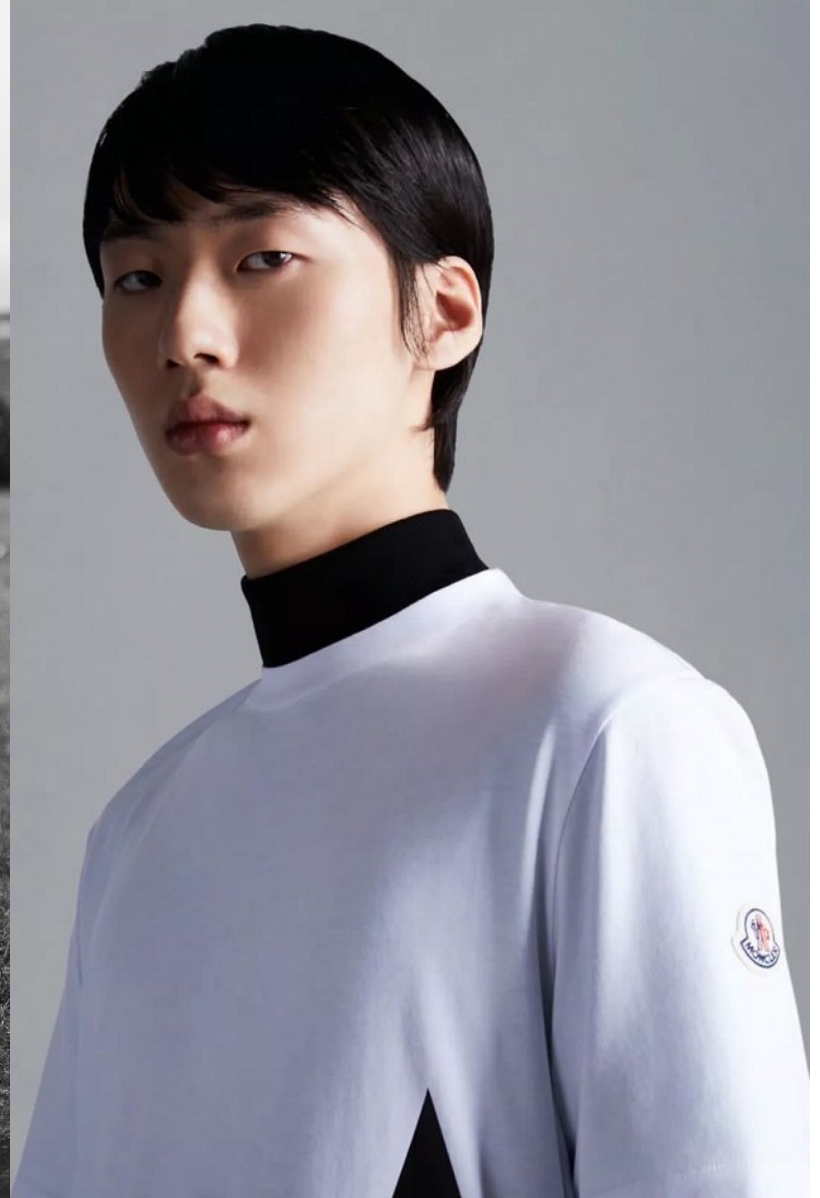

Morph

Morph Management, 36 Jangmun-ro Yongsan-gu Seoul Korea ZIP 04393 | Phone: +82 2 797 7200

HOYA LEE (@hoya521)

Height 188/6'2" Chest 84/33" Waist 64/25" Hips 87/34.5" Shoe 285mm Hair Black Eyes Black Born in 2002