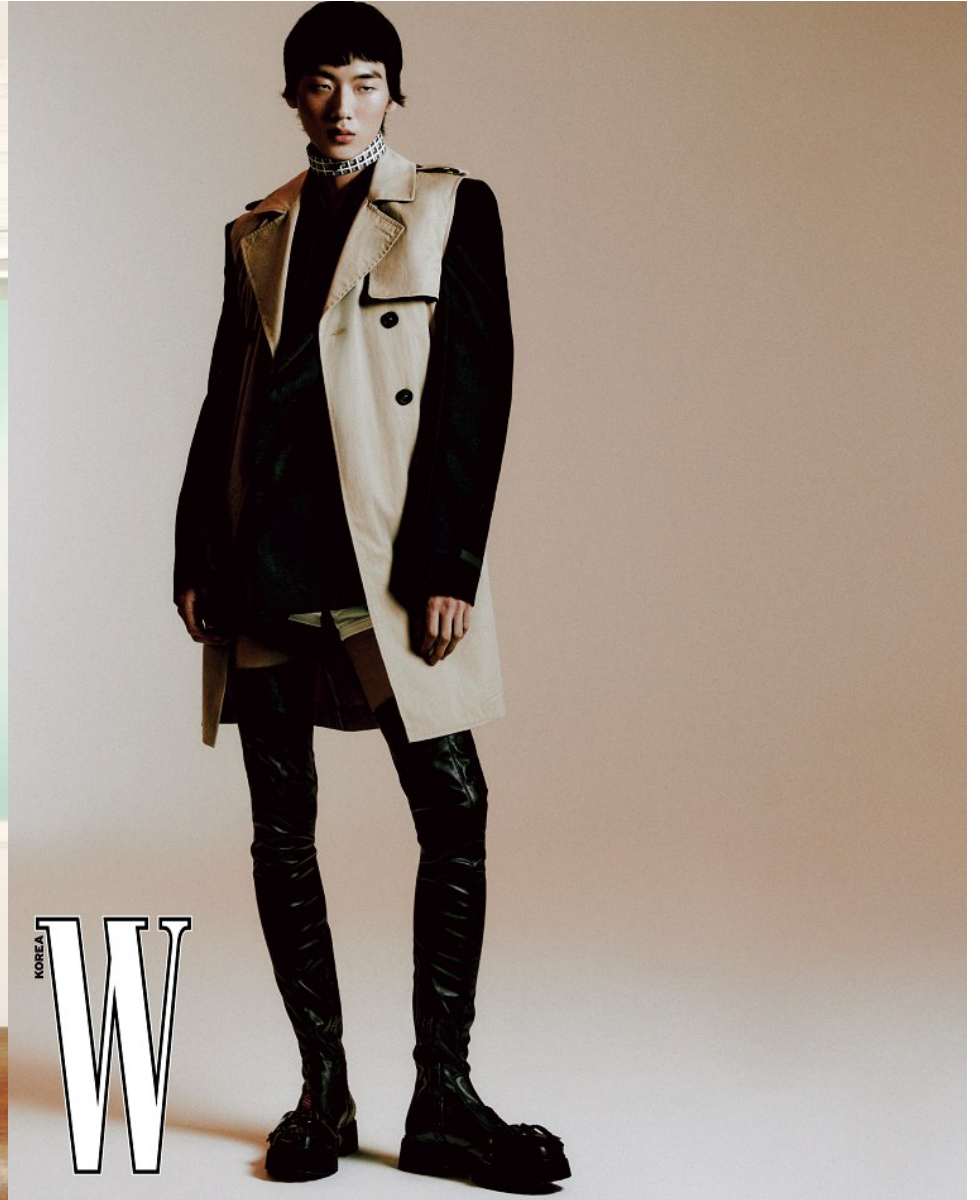

Morph

Morph Management, 36 Jangmun-ro Yongsan-gu Seoul Korea ZIP 04393 | Phone: +82 2 797 7200

HOYA LEE (@hoya521)

Height 188/6'2" Chest 84/33" Waist 64/25" Hips 87/34.5" Shoe 285mm Hair Black Eyes Black Born in 2002