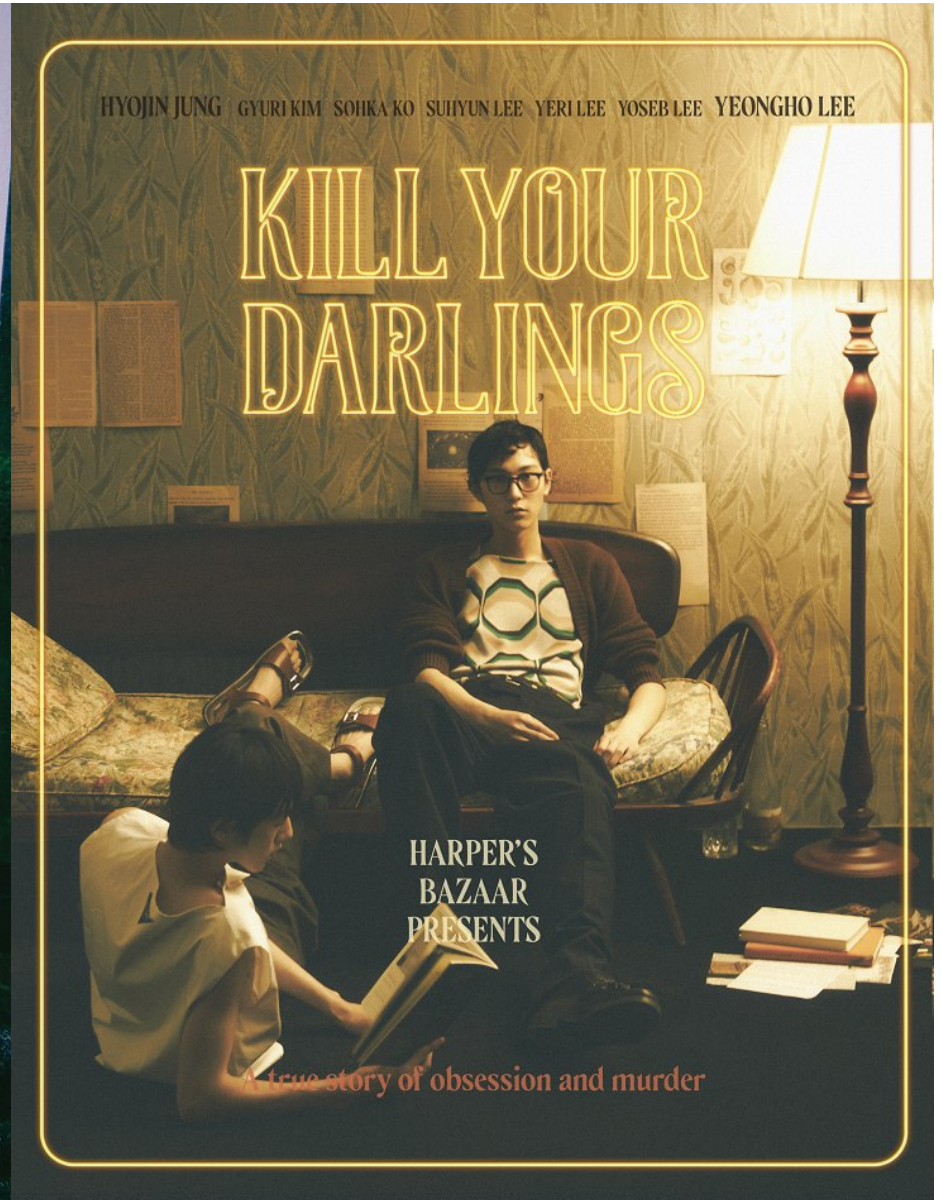

Morph

Morph Management, 36 Jangmun-ro Yongsan-gu Seoul Korea ZIP 04393 | Phone: +82 2 797 7200

HOYA LEE (@hoya521)

Height 188/6'2" Chest 84/33" Waist 64/25" Hips 87/34.5" Shoe 285mm Hair Black Eyes Black Born in 2002