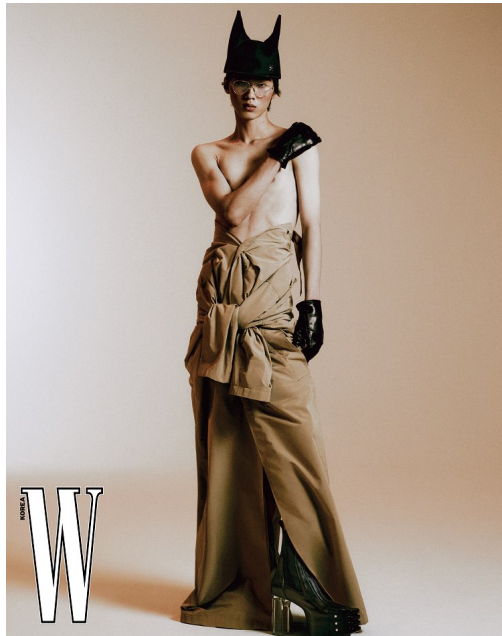

# Morph

Morph Management, 36 Jangmun-ro Yongsan-gu Seoul Korea ZIP 04393 | Phone: +82 2 797 7200

**Hoya Lee (@hoya521)**

Height 188/6'2" Chest 84/33" Waist 64/25" Hips 87/34.5" Shoe 285mm Hair Black  
Eyes Black Born in 2002