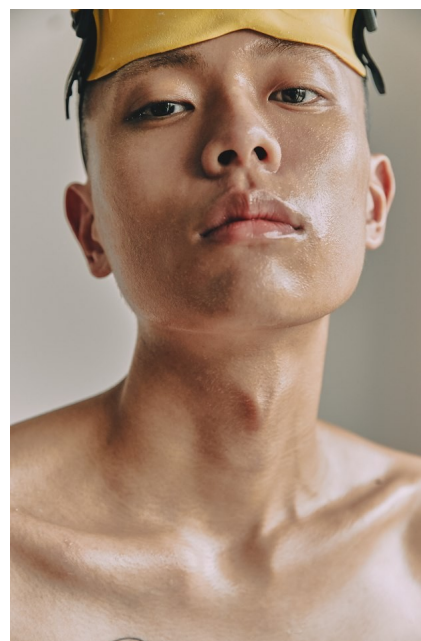

Morph

Morph Management, 36 Jangmun-ro Yongsan-gu Seoul Korea ZIP 04393 | Phone: +82 2 797 7200

Kim Choong Eui (@cukeem)

Height 187/6'1.5" Chest 87/34.5" Waist 76/30" Hips 90/35.5" Shoe 280mm Hair Black Eyes Black Born in 1996