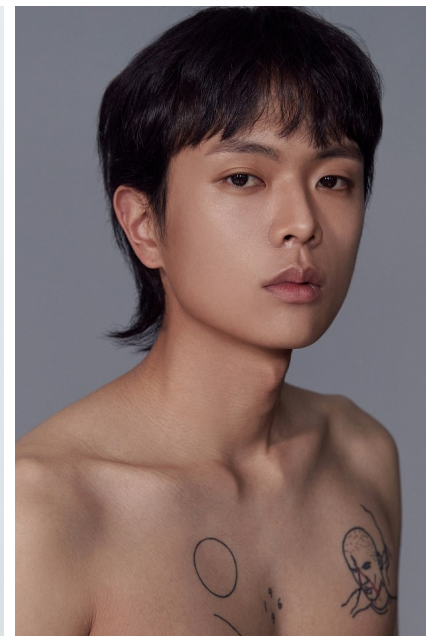

Morph

Morph Management, 36 Jangmun-ro Yongsan-gu Seoul Korea ZIP 04393 | Phone: +82 2 797 7200

Kim Choong Eui (@cukeem)

Height 187/6'1.5" Chest 87/34.5" Waist 76/30" Hips 90/35.5" Shoe 280mm Hair Black Eyes Black Born in 1996