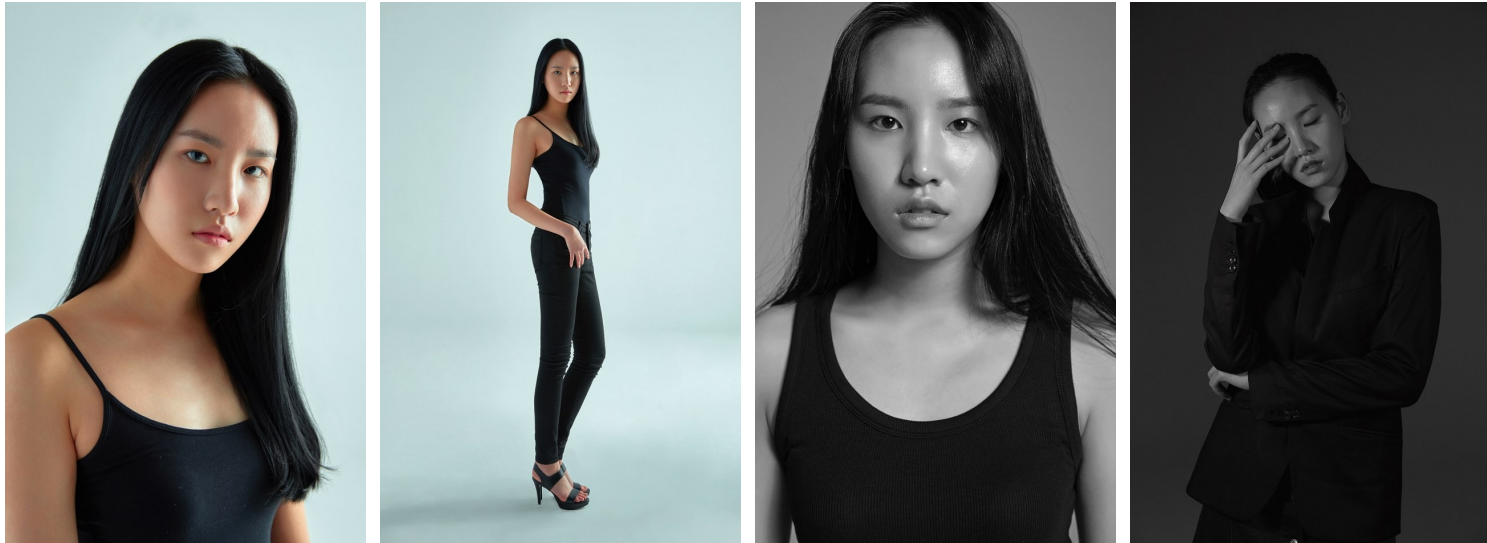

# Morph

Morph Management, 36 Jangmun-ro Yongsan-gu Seoul Korea ZIP 04393 | Phone: +82 2 797 7200

**HWANG CHAE HEE (@chaehuiiii)**

Height 175/5'9" Bust 79/31" A Waist 62/24.5" Hips 86/34" Shoe 250mm Hair Brown Eyes Black Born in 2000