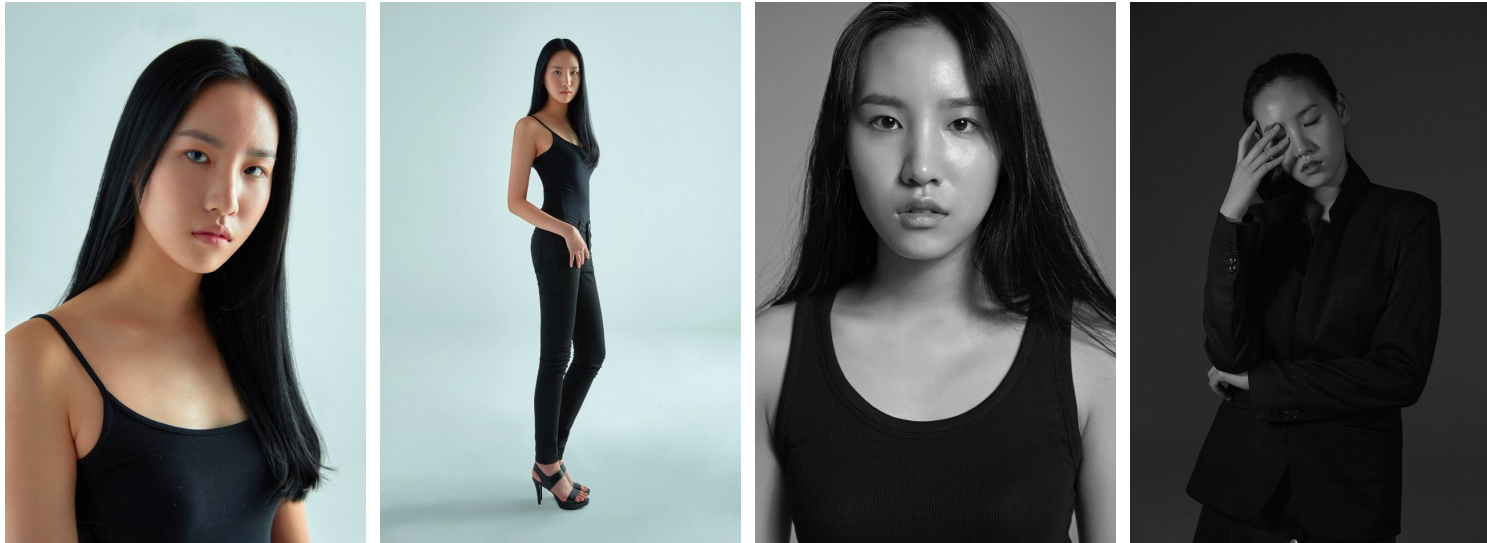

Morph

Morph Management, 36 Jangmun-ro Yongsan-gu Seoul Korea ZIP 04393 | Phone: +82 2 797 7200

HWANG CHAE HEE (@chaehuiiii)

Height 175/5'9" Bust 79/31" A Waist 62/24.5" Hips 86/34" Shoe 250mm Hair Brown Eyes Black Born in 2000