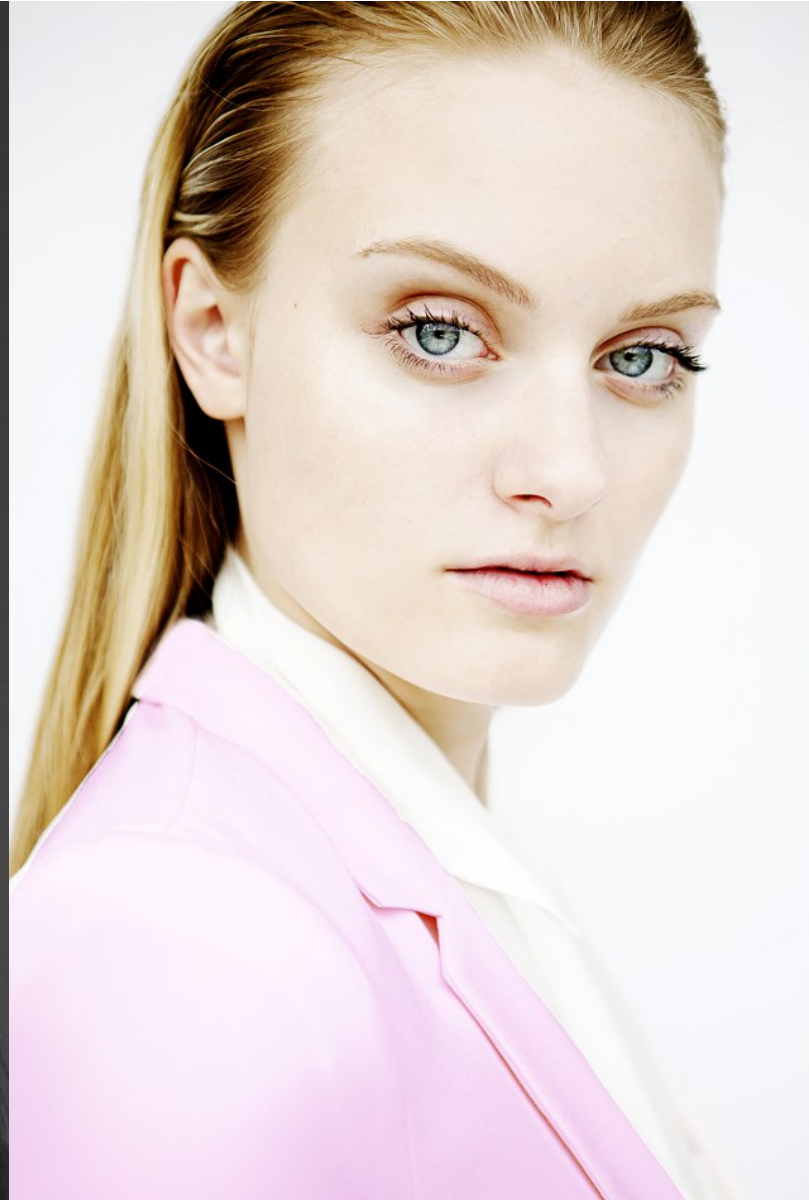

Morph

Morph Management, 36 Jangmun-ro Yongsan-gu Seoul Korea ZIP 04393 | Phone: +82 2 797 7200

MCKENNA LAMOS (@mckennalamos)

Height 178/5'10" Bust 81/32" Waist 60/23.5" Hips 87/34.5" Hair Blonde Eyes Blue Born in 1997