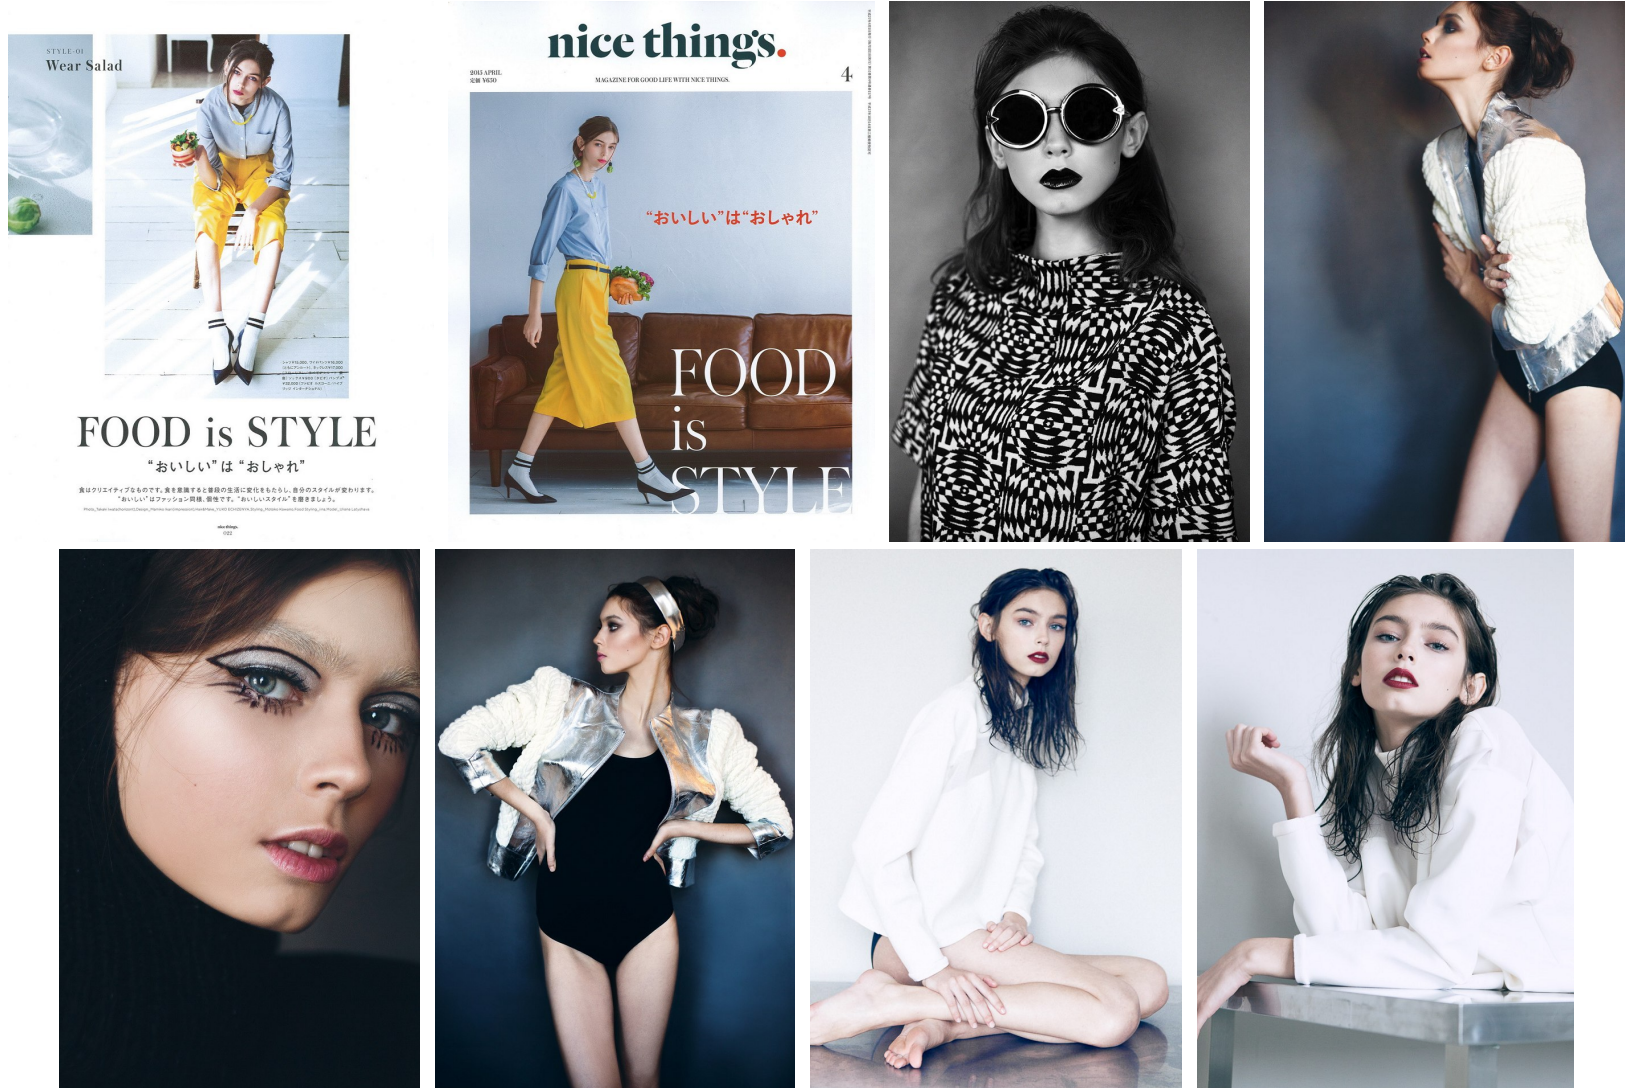

Morph

Morph Management, 36 Jangmun-ro Yongsan-gu Seoul Korea ZIP 04393 | Phone: +82 2 797 7200

ULYANA LATYSHAVA

Height 178/5'10" Bust 81/32" Waist 59/23" Hips 87/34.5" Hair Brown Eyes Grey Born in 2001