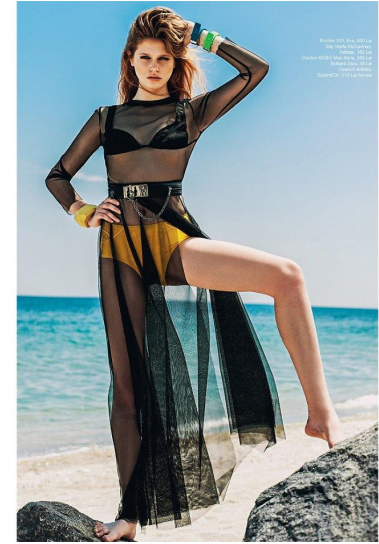

Morph

Morph Management, 36 Jangmun-ro Yongsan-gu Seoul Korea ZIP 04393 | Phone: +82 2 797 7200

MARTA MARGHIDANU (@martamarghidanu)

Height 174/5'8.5" Bust 83/32.5" Waist 60/23.5" Hips 87/34.5" Hair Brown Eyes Blue Born in 1900