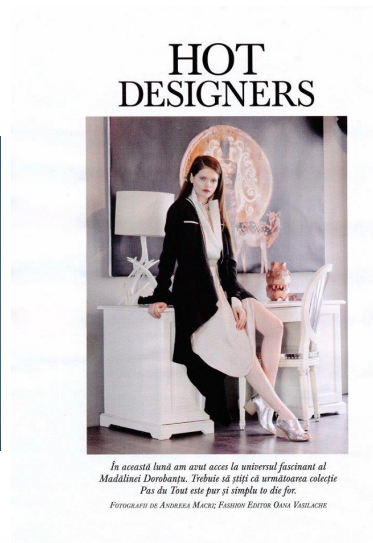

# Morph

Morph Management, 36 Jangmun-ro Yongsan-gu Seoul Korea ZIP 04393 | Phone: +82 2 797 7200

MARTA MARGHIDANU (@martamarghidanu)

Height 174/5'8.5" Bust 83/32.5" Waist 60/23.5" Hips 87/34.5" Hair Brown Eyes Blue Born in 1900