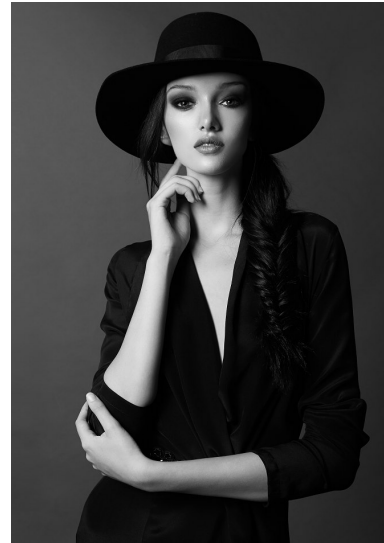

Morph

Morph Management, 36 Jangmun-ro Yongsan-gu Seoul Korea ZIP 04393 | Phone: +82 2 797 7200

DANA WHITEHEAD

Height 176/5'9.5" Bust 80/31.5" Waist 58/23" Hips 86/34" Hair Brown Eyes Blue Born in 1900

Morph

Morph Management, 36 Jangmun-ro Yongsan-gu Seoul Korea ZIP 04393 | Phone: +82 2 797 7200

DANA WHITEHEAD

Height 176/5'9.5" Bust 80/31.5" Waist 58/23" Hips 86/34" Hair Brown Eyes Blue Born in 1900

Morph

Morph Management, 36 Jangmun-ro Yongsan-gu Seoul Korea ZIP 04393 | Phone: +82 2 797 7200

DANA WHITEHEAD

Height 176/5'9.5" Bust 80/31.5" Waist 58/23" Hips 86/34" Hair Brown Eyes Blue Born in 1900

Morph

Morph Management, 36 Jangmun-ro Yongsan-gu Seoul Korea ZIP 04393 | Phone: +82 2 797 7200

DANA WHITEHEAD

Height 176/5'9.5" Bust 80/31.5" Waist 58/23" Hips 86/34" Hair Brown Eyes Blue Born in 1900

Morph

Morph Management, 36 Jangmun-ro Yongsan-gu Seoul Korea ZIP 04393 | Phone: +82 2 797 7200

DANA WHITEHEAD

Height 176/5'9.5" Bust 80/31.5" Waist 58/23" Hips 86/34" Hair Brown Eyes Blue Born in 1900