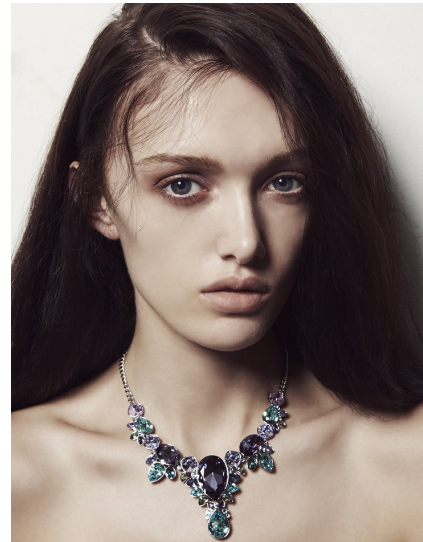

Morph

Morph Management, 36 Jangmun-ro Yongsan-gu Seoul Korea ZIP 04393 | Phone: +82 2 797 7200

DANA WHITEHEAD

Height 176/5'9.5" Bust 80/31.5" Waist 58/23" Hips 86/34" Hair Brown Eyes Blue Born in 1900

Morph

Morph Management, 36 Jangmun-ro Yongsan-gu Seoul Korea ZIP 04393 | Phone: +82 2 797 7200

DANA WHITEHEAD

Height 176/5'9.5" Bust 80/31.5" Waist 58/23" Hips 86/34" Hair Brown Eyes Blue Born in 1900

Morph

Morph Management, 36 Jangmun-ro Yongsan-gu Seoul Korea ZIP 04393 | Phone: +82 2 797 7200

DANA WHITEHEAD

Height 176/5'9.5" Bust 80/31.5" Waist 58/23" Hips 86/34" Hair Brown Eyes Blue Born in 1900

Morph

Morph Management, 36 Jangmun-ro Yongsan-gu Seoul Korea ZIP 04393 | Phone: +82 2 797 7200

DANA WHITEHEAD