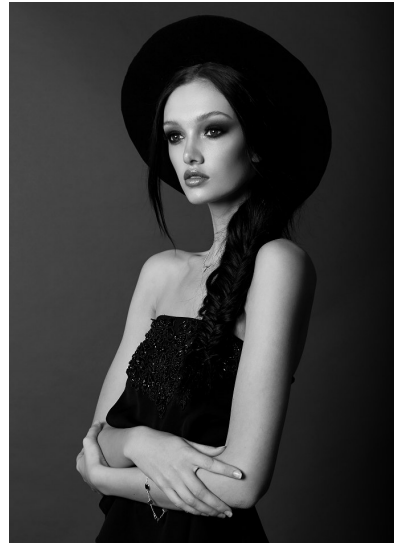

Morph

Morph Management, 36 Jangmun-ro Yongsan-gu Seoul Korea ZIP 04393 | Phone: +82 2 797 7200

DANA WHITEHEAD

Height 176/5'9.5" Bust 80/31.5" Waist 58/23" Hips 86/34" Hair Brown Eyes Blue Born in 1900

Morph

Morph Management, 36 Jangmun-ro Yongsan-gu Seoul Korea ZIP 04393 | Phone: +82 2 797 7200

DANA WHITEHEAD

Height 176/5'9.5" Bust 80/31.5" Waist 58/23" Hips 86/34" Hair Brown Eyes Blue Born in 1900

Morph

Morph Management, 36 Jangmun-ro Yongsan-gu Seoul Korea ZIP 04393 | Phone: +82 2 797 7200

DANA WHITEHEAD

Height 176/5'9.5" Bust 80/31.5" Waist 58/23" Hips 86/34" Hair Brown Eyes Blue Born in 1900

Morph

Morph Management, 36 Jangmun-ro Yongsan-gu Seoul Korea ZIP 04393 | Phone: +82 2 797 7200

DANA WHITEHEAD

Height 176/5'9.5" Bust 80/31.5" Waist 58/23" Hips 86/34" Hair Brown Eyes Blue Born in 1900

Morph

Morph Management, 36 Jangmun-ro Yongsan-gu Seoul Korea ZIP 04393 | Phone: +82 2 797 7200

DANA WHITEHEAD

Height 176/5'9.5" Bust 80/31.5" Waist 58/23" Hips 86/34" Hair Brown Eyes Blue Born in 1900