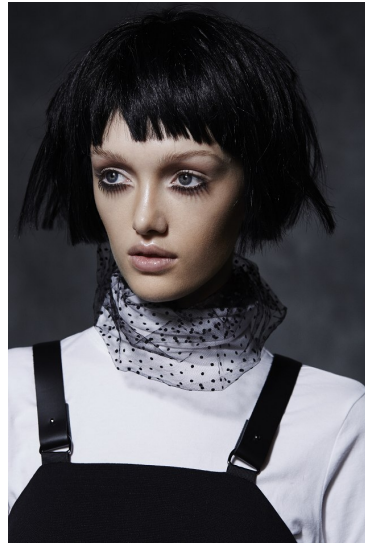

Morph

Morph Management, 36 Jangmun-ro Yongsan-gu Seoul Korea ZIP 04393 | Phone: +82 2 797 7200

DANA WHITEHEAD

Height 176/5'9.5" Bust 80/31.5" Waist 58/23" Hips 86/34" Hair Brown Eyes Blue Born in 1900