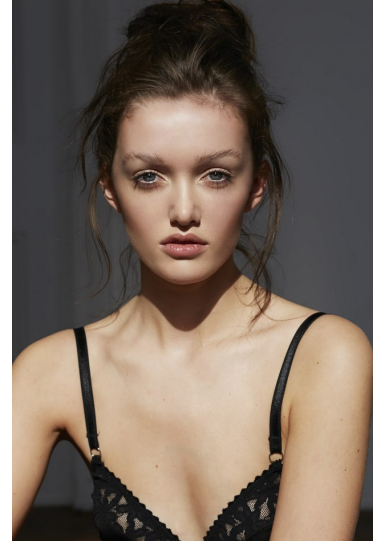

Morph

Morph Management, 36 Jangmun-ro Yongsan-gu Seoul Korea ZIP 04393 | Phone: +82 2 797 7200

DANA WHITEHEAD

Height 176/5'9.5" Bust 80/31.5" Waist 58/23" Hips 86/34" Hair Brown Eyes Blue Born in 1900

Morph

Morph Management, 36 Jangmun-ro Yongsan-gu Seoul Korea ZIP 04393 | Phone: +82 2 797 7200

DANA WHITEHEAD

Height 176/5'9.5" Bust 80/31.5" Waist 58/23" Hips 86/34" Hair Brown Eyes Blue Born in 1900

Morph

Morph Management, 36 Jangmun-ro Yongsan-gu Seoul Korea ZIP 04393 | Phone: +82 2 797 7200

DANA WHITEHEAD

Height 176/5'9.5" Bust 80/31.5" Waist 58/23" Hips 86/34" Hair Brown Eyes Blue Born in 1900

Morph

Morph Management, 36 Jangmun-ro Yongsan-gu Seoul Korea ZIP 04393 | Phone: +82 2 797 7200

DANA WHITEHEAD

Height 176/5'9.5" Bust 80/31.5" Waist 58/23" Hips 86/34" Hair Brown Eyes Blue Born in 1900

Morph

Morph Management, 36 Jangmun-ro Yongsan-gu Seoul Korea ZIP 04393 | Phone: +82 2 797 7200

DANA WHITEHEAD

Height 176/5'9.5" Bust 80/31.5" Waist 58/23" Hips 86/34" Hair Brown Eyes Blue Born in 1900