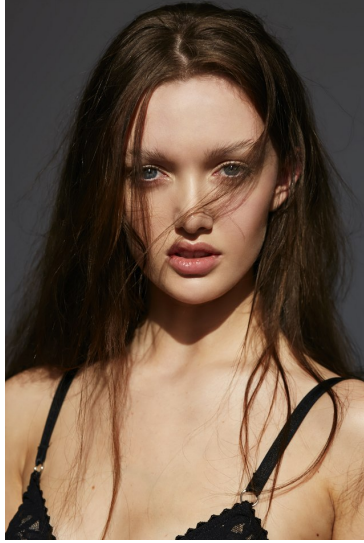

Morph

Morph Management, 36 Jangmun-ro Yongsan-gu Seoul Korea ZIP 04393 | Phone: +82 2 797 7200

DANA WHITEHEAD

Height 176/5'9.5" Bust 80/31.5" Waist 58/23" Hips 86/34" Hair Brown Eyes Blue Born in 1900

Morph

Morph Management, 36 Jangmun-ro Yongsan-gu Seoul Korea ZIP 04393 | Phone: +82 2 797 7200

DANA WHITEHEAD

Height 176/5'9.5" Bust 80/31.5" Waist 58/23" Hips 86/34" Hair Brown Eyes Blue Born in 1900

Morph

Morph Management, 36 Jangmun-ro Yongsan-gu Seoul Korea ZIP 04393 | Phone: +82 2 797 7200

DANA WHITEHEAD

Height 176/5'9.5" Bust 80/31.5" Waist 58/23" Hips 86/34" Hair Brown Eyes Blue Born in 1900

Morph

Morph Management, 36 Jangmun-ro Yongsan-gu Seoul Korea ZIP 04393 | Phone: +82 2 797 7200

DANA WHITEHEAD

Height 176/5'9.5" Bust 80/31.5" Waist 58/23" Hips 86/34" Hair Brown Eyes Blue Born in 1900

Morph

Morph Management, 36 Jangmun-ro Yongsan-gu Seoul Korea ZIP 04393 | Phone: +82 2 797 7200

DANA WHITEHEAD

Height 176/5'9.5" Bust 80/31.5" Waist 58/23" Hips 86/34" Hair Brown Eyes Blue Born in 1900