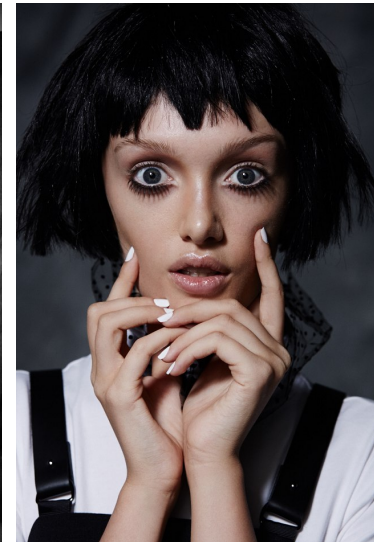

Morph

Morph Management, 36 Jangmun-ro Yongsan-gu Seoul Korea ZIP 04393 | Phone: +82 2 797 7200

DANA WHITEHEAD

Height 176/5'9.5" Bust 80/31.5" Waist 58/23" Hips 86/34" Hair Brown Eyes Blue Born in 1900

Morph

DANA WHITEHEAD

Height 176/5'9.5" Bust 80/31.5" Waist 58/23" Hips 86/34" Hair Brown Eyes Blue Born in 1900

Morph

Morph Management, 36 Jangmun-ro Yongsan-gu Seoul Korea ZIP 04393 | Phone: +82 2 797 7200

DANA WHITEHEAD

Height 176/5'9.5" Bust 80/31.5" Waist 58/23" Hips 86/34" Hair Brown Eyes Blue Born in 1900

Morph

Morph Management, 36 Jangmun-ro Yongsan-gu Seoul Korea ZIP 04393 | Phone: +82 2 797 7200

DANA WHITEHEAD

Height 176/5'9.5" Bust 80/31.5" Waist 58/23" Hips 86/34" Hair Brown Eyes Blue Born in 1900