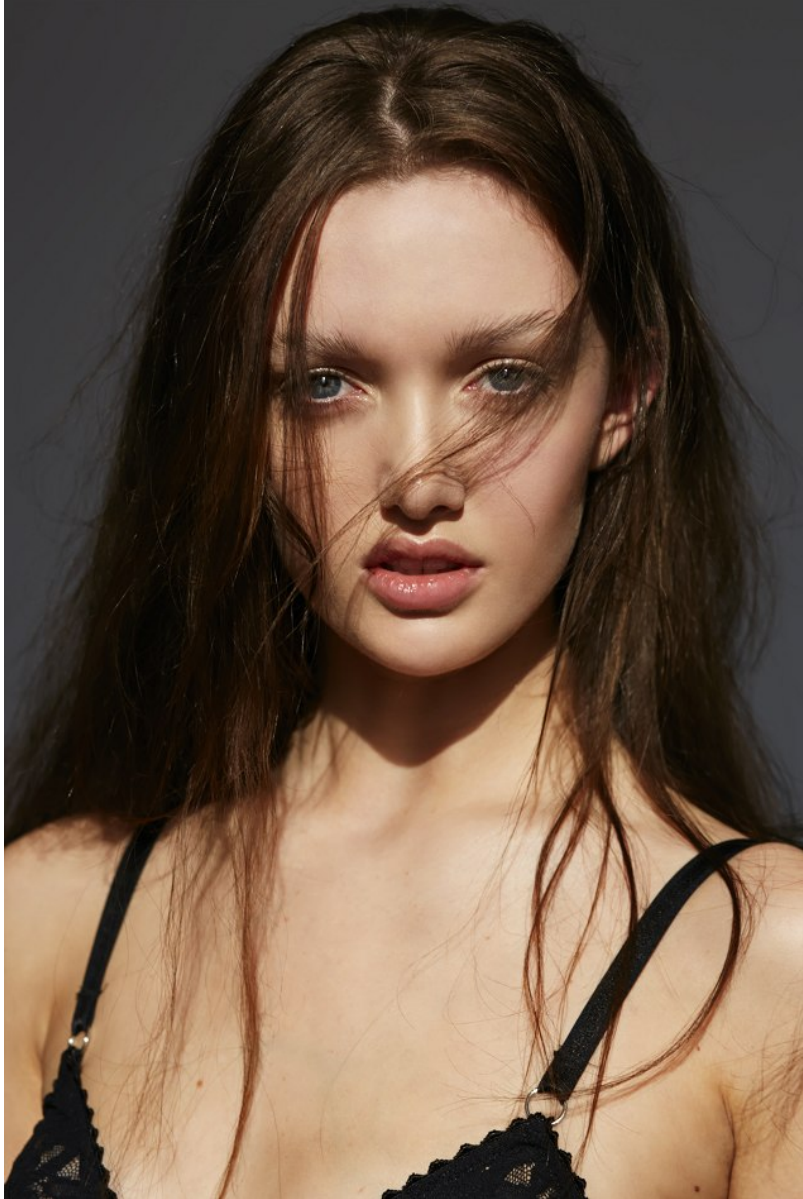

Morph

Morph Management, 36 Jangmun-ro Yongsan-gu Seoul Korea ZIP 04393 | Phone: +82 2 797 7200

DANA WHITEHEAD

Height 176/5'9.5" Bust 80/31.5" Waist 58/23" Hips 86/34" Hair Brown Eyes Blue Born in 1900