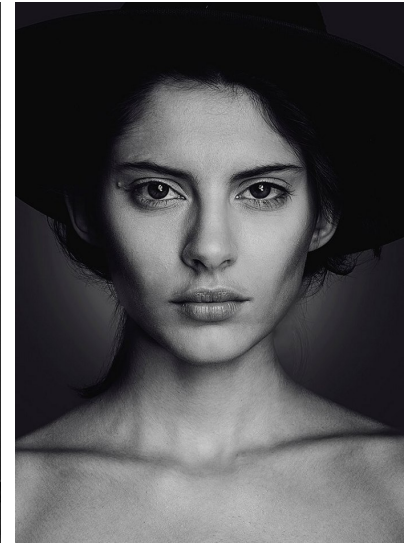

Morph

Morph Management, 36 Jangmun-ro Yongsan-gu Seoul Korea ZIP 04393 | Phone: +82 2 797 7200

CLAUDIA AMELIE TOMOZEI

Height 175/5'9" Bust 76/30" Waist 60/23.5" Hips 87/34.5" Hair Brown Eyes Brown Born in 1992