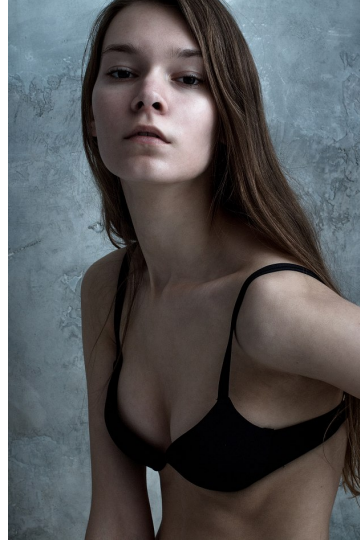

Morph

Morph Management, 36 Jangmun-ro Yongsan-gu Seoul Korea ZIP 04393 | Phone: +82 2 797 7200

NASTYA GUSEVA

Height 180/5'11" Bust 82/32.5" Waist 60/23.5" Hips 90/35.5" Hair Dark Blonde Eyes Brown Born in 1995