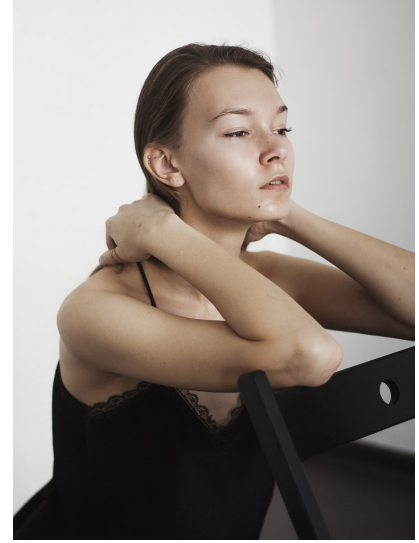

Morph

Morph Management, 36 Jangmun-ro Yongsan-gu Seoul Korea ZIP 04393 | Phone: +82 2 797 7200

NASTYA GUSEVA

Height 180/5'11" Bust 82/32.5" Waist 60/23.5" Hips 90/35.5" Hair Dark Blonde Eyes Brown Born in 1995