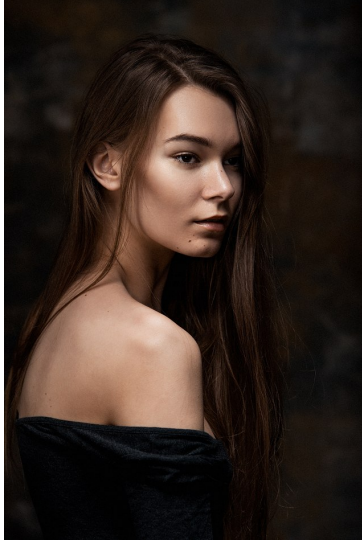

Morph

Morph Management, 36 Jangmun-ro Yongsan-gu Seoul Korea ZIP 04393 | Phone: +82 2 797 7200

NASTYA GUSEVA

Height 180/5'11" Bust 82/32.5" Waist 60/23.5" Hips 90/35.5" Hair Dark Blonde Eyes Brown Born in 1995