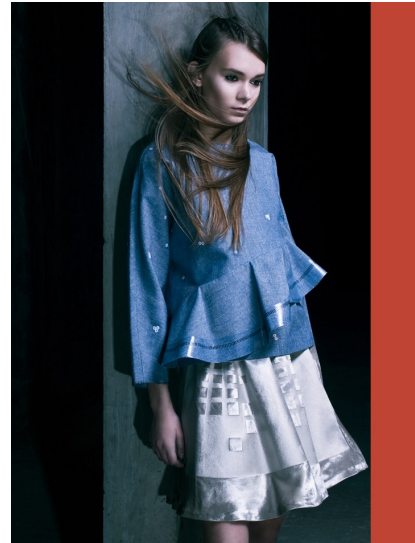

Morph

Morph Management, 36 Jangmun-ro Yongsan-gu Seoul Korea ZIP 04393 | Phone: +82 2 797 7200

NASTYA GUSEVA

Height 180/5'11" Bust 82/32.5" Waist 60/23.5" Hips 90/35.5" Hair Dark Blonde Eyes Brown Born in 1995