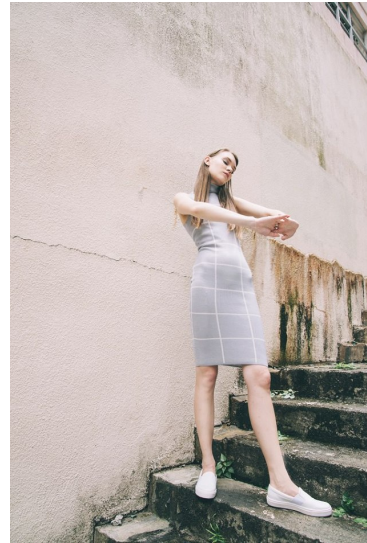

Morph

Morph Management, 36 Jangmun-ro Yongsan-gu Seoul Korea ZIP 04393 | Phone: +82 2 797 7200

NASTYA GUSEVA

Height 180/5'11" Bust 82/32.5" Waist 60/23.5" Hips 90/35.5" Hair Dark Blonde Eyes Brown Born in 1995