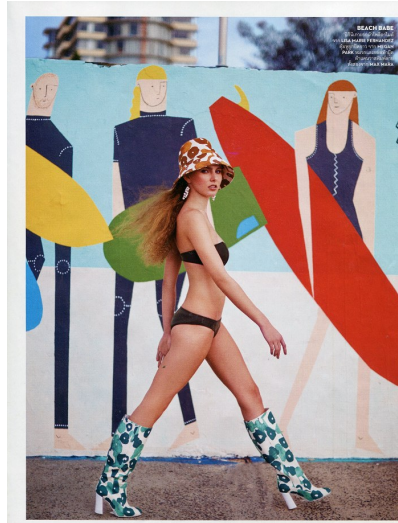

Morph

Morph Management, 36 Jangmun-ro Yongsan-gu Seoul Korea ZIP 04393 | Phone: +82 2 797 7200

KRISTEN SMITH (@kristen_smith)

Height 176/5'9.5" Bust 81/32" Waist 61/24" Hips 86/34" Hair Dark Blonde Eyes Blue Born in 1996