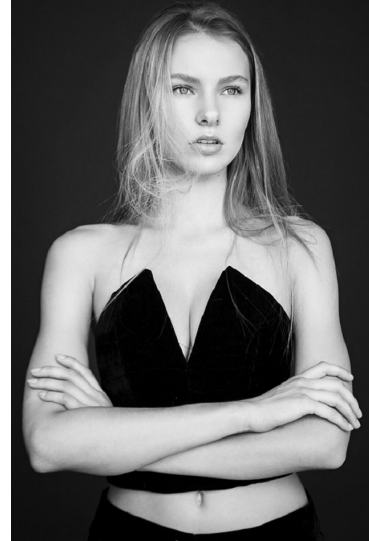

Morph

Morph Management, 36 Jangmun-ro Yongsan-gu Seoul Korea ZIP 04393 | Phone: +82 2 797 7200

KRISTEN SMITH (@kristen_smith)

Height 176/5'9.5" Bust 81/32" Waist 61/24" Hips 86/34" Hair Dark Blonde Eyes Blue Born in 1996