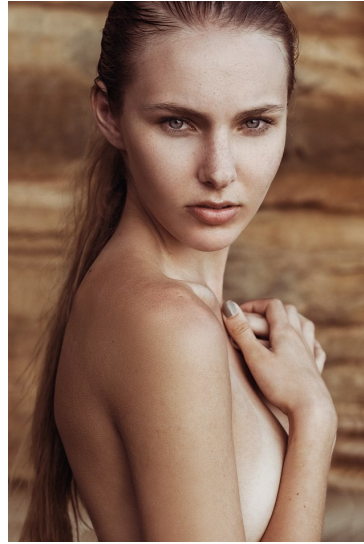

Morph

Morph Management, 36 Jangmun-ro Yongsan-gu Seoul Korea ZIP 04393 | Phone: +82 2 797 7200

KRISTEN SMITH (@kristen_smith)

Height 176/5'9.5" Bust 81/32" Waist 61/24" Hips 86/34" Hair Dark Blonde Eyes Blue Born in 1996