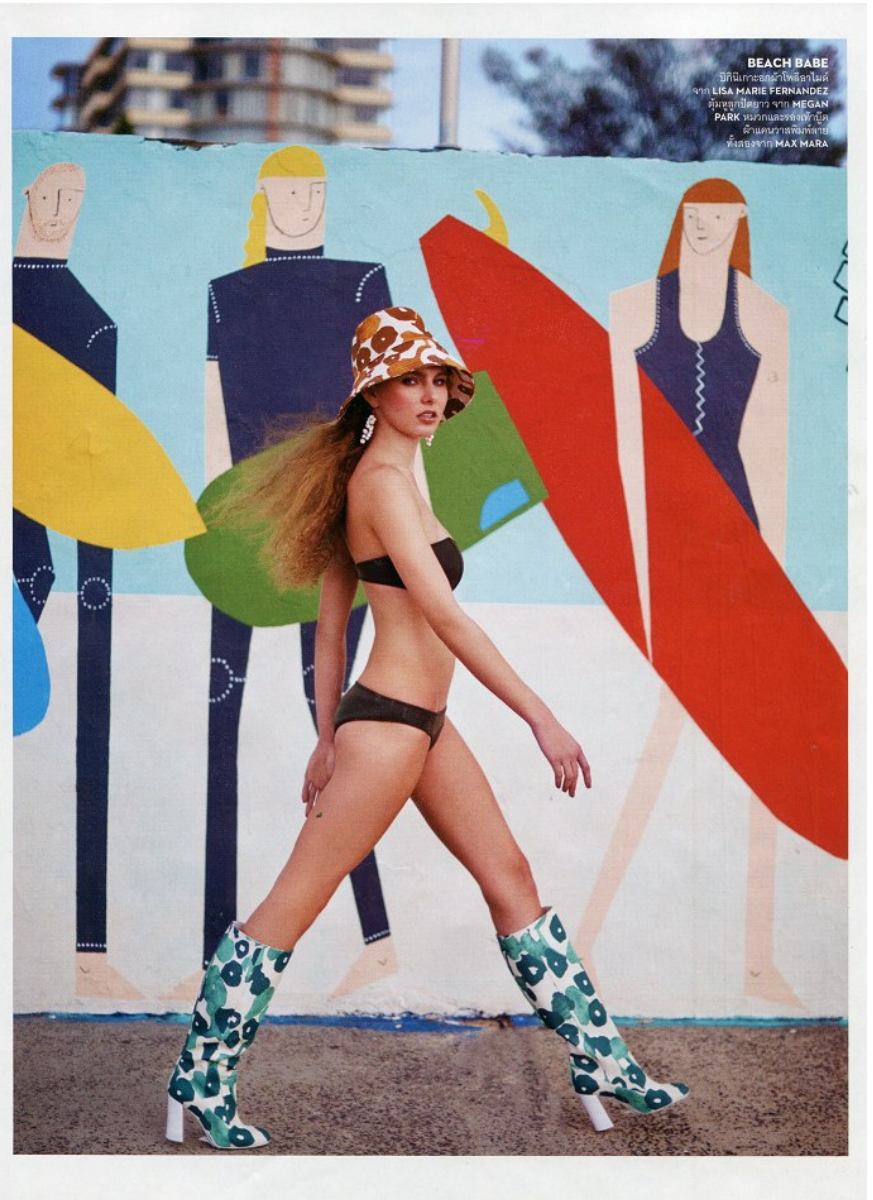

Morph

Morph Management, 36 Jangmun-ro Yongsan-gu Seoul Korea ZIP 04393 | Phone: +82 2 797 7200

KRISTEN SMITH (@kristen_smith)

Height 176/5'9.5" Bust 81/32" Waist 61/24" Hips 86/34" Hair Dark Blonde Eyes Blue Born in 1996