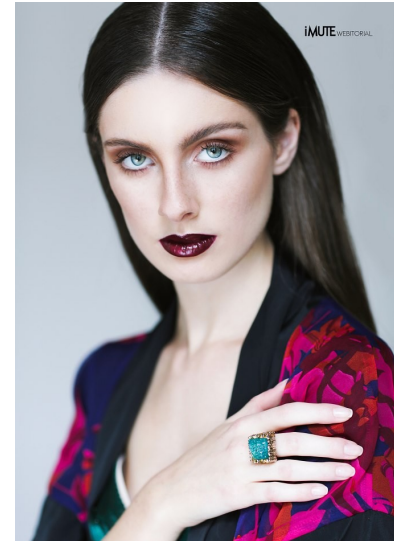

Morph

Morph Management, 36 Jangmun-ro Yongsan-gu Seoul Korea ZIP 04393 | Phone: +82 2 797 7200

MAIA FILIP

Height 174/5'8.5" Bust 81/32" Waist 58/23" Hips 88/34.5" Hair Brown Eyes Green Born in 1996