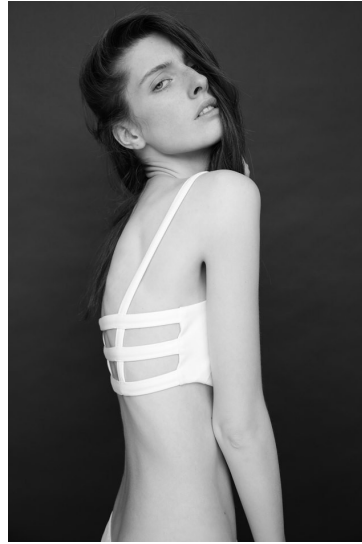

## MAIA FILIP

Height 174/5'8.5" Bust 81/32" Waist 58/23" Hips 88/34.5" Hair Brown Eyes Green Born in 1996