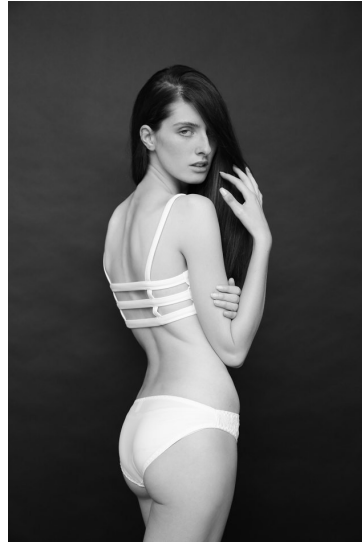

## MAIA FILIP

Height 174/5'8.5" Bust 81/32" Waist 58/23" Hips 88/34.5" Hair Brown Eyes Green Born in 1996