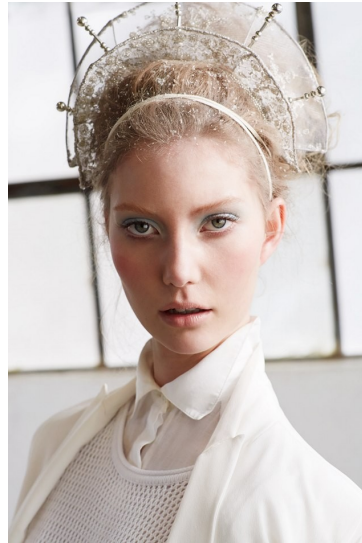

Morph

Morph Management, 36 Jangmun-ro Yongsan-gu Seoul Korea ZIP 04393 | Phone: +82 2 797 7200

TIGGY RIDGWAY

Height 175/5'9" Bust 81/32" Waist 60/23.5" Hips 88/34.5" Hair Blonde Eyes Green Born in 1900