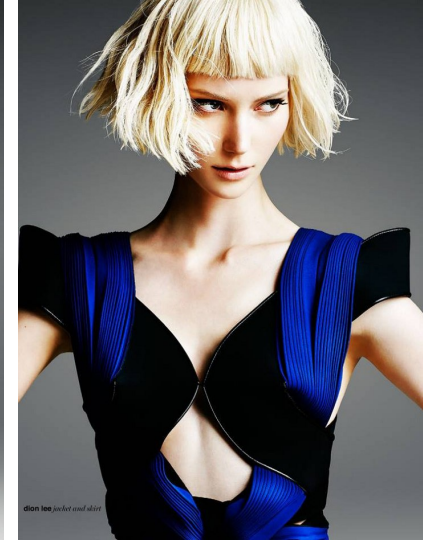

Morph

Morph Management, 36 Jangmun-ro Yongsan-gu Seoul Korea ZIP 04393 | Phone: +82 2 797 7200

TIGGY RIDGWAY

Height 175/5'9" Bust 81/32" Waist 60/23.5" Hips 88/34.5" Hair Blonde Eyes Green Born in 1900

Morph

RAP SHEET
Iggy Azalea - from grifter to Glastonbury

TIGGY RIDGWAY

Height 175/5'9" Bust 81/32" Waist 60/23.5" Hips 88/34.5" Hair Blonde Eyes Green Born in 1900

Morph

Morph Management, 36 Jangmun-ro Yongsan-gu Seoul Korea ZIP 04393 | Phone: +82 2 797 7200