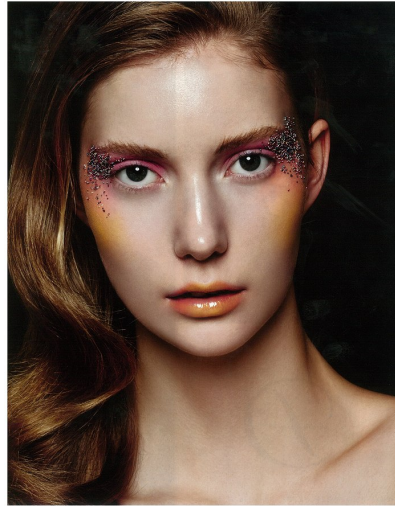

Morph

Morph Management, 36 Jangmun-ro Yongsan-gu Seoul Korea ZIP 04393 | Phone: +82 2 797 7200

TIGGY RIDGWAY

Height 175/5'9" Bust 81/32" Waist 60/23.5" Hips 88/34.5" Hair Blonde Eyes Green Born in 1900

Morph

RAP SHEET
Iggy Azalea - from grifter to Glastonbury

TIGGY RIDGWAY

Height 175/5'9" Bust 81/32" Waist 60/23.5" Hips 88/34.5" Hair Blonde Eyes Green Born in 1900

Morph

Morph Management, 36 Jangmun-ro Yongsan-gu Seoul Korea ZIP 04393 | Phone: +82 2 797 7200