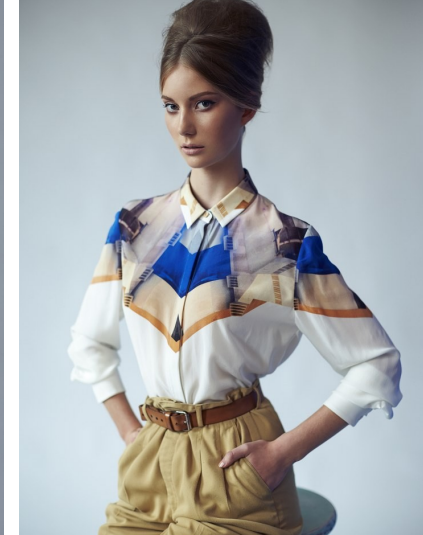

Morph

Morph Management, 36 Jangmun-ro Yongsan-gu Seoul Korea ZIP 04393 | Phone: +82 2 797 7200

TIGGY RIDGWAY

Height 175/5'9" Bust 81/32" Waist 60/23.5" Hips 88/34.5" Hair Blonde Eyes Green Born in 1900