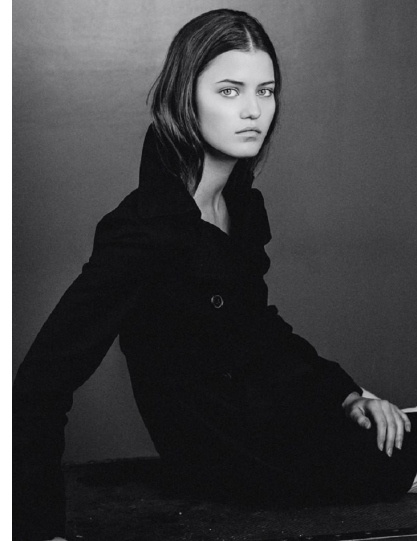

Morph

Morph Management, 36 Jangmun-ro Yongsan-gu Seoul Korea ZIP 04393 | Phone: +82 2 797 7200

NICOLE ABT

Height 178/5'10" Bust 84/33" Waist 61/24" Hips 88/34.5" Hair Blonde Eyes Blue Born in 1900

Morph

Morph Management, 36 Jangmun-ro Yongsan-gu Seoul Korea ZIP 04393 | Phone: +82 2 797 7200

NICOLE ABT

Height 178/5'10" Bust 84/33" Waist 61/24" Hips 88/34.5" Hair Blonde Eyes Blue Born in 1900

Morph

Morph Management, 36 Jangmun-ro Yongsan-gu Seoul Korea ZIP 04393 | Phone: +82 2 797 7200

NICOLE ABT