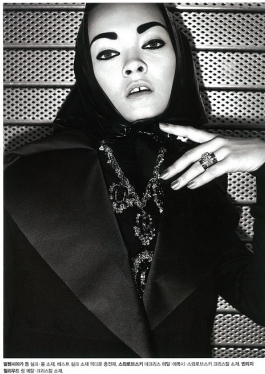

Morph

Morph Management, 36 Jangmun-ro Yongsan-gu Seoul Korea ZIP 04393 | Phone: +82 2 797 7200

NASTYA TARASAVA

Height 176/5'9.5" Bust 83/32.5" Waist 59/23" Hips 89/35" Hair Light Brown Eyes Green Born in 1900