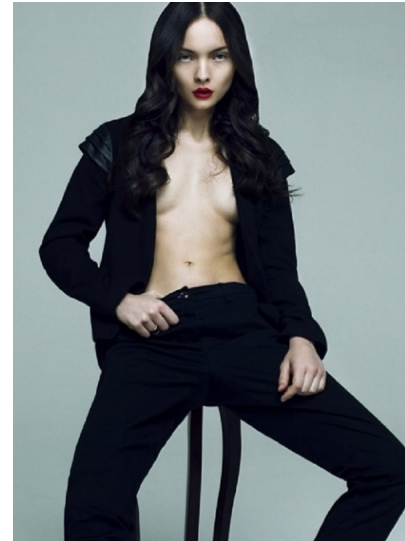

## NASTYA TARASAVA

Height 176/5'9.5" Bust 83/32.5" Waist 59/23" Hips 89/35" Hair Light Brown Eyes Green Born in 1900

## NASTYA TARASOVA

Height 176/5'9.5" Bust 83/32.5" Waist 59/23" Hips 89/35" Hair Light Brown Eyes Green Born in 1900