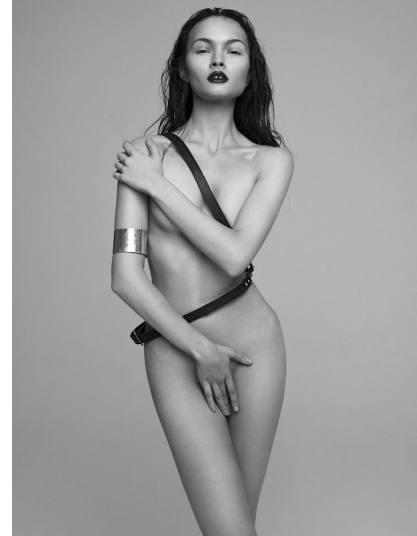

Morph

Morph Management, 36 Jangmun-ro Yongsan-gu Seoul Korea ZIP 04393 | Phone: +82 2 797 7200

NASTYA TARASAVA

Height 176/5'9.5" Bust 83/32.5" Waist 59/23" Hips 89/35" Hair Light Brown Eyes Green Born in 1900