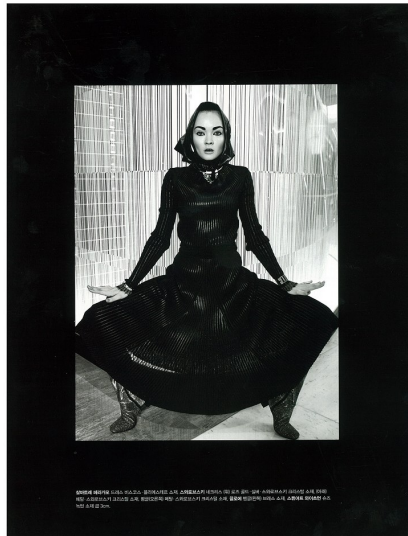

Morph

Morph Management, 36 Jangmun-ro Yongsan-gu Seoul Korea ZIP 04393 | Phone: +82 2 797 7200

NASTYA TARASAVA

Height 176/5'9.5" Bust 83/32.5" Waist 59/23" Hips 89/35" Hair Light Brown Eyes Green Born in 1900