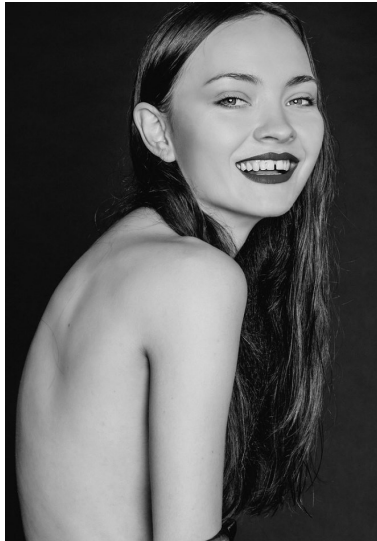

## NASTYA TARASAVA

Height 176/5'9.5" Bust 83/32.5" Waist 59/23" Hips 89/35" Hair Light Brown Eyes Green Born in 1900

## NASTYA TARASOVA

Height 176/5'9.5" Bust 83/32.5" Waist 59/23" Hips 89/35" Hair Light Brown Eyes Green Born in 1900