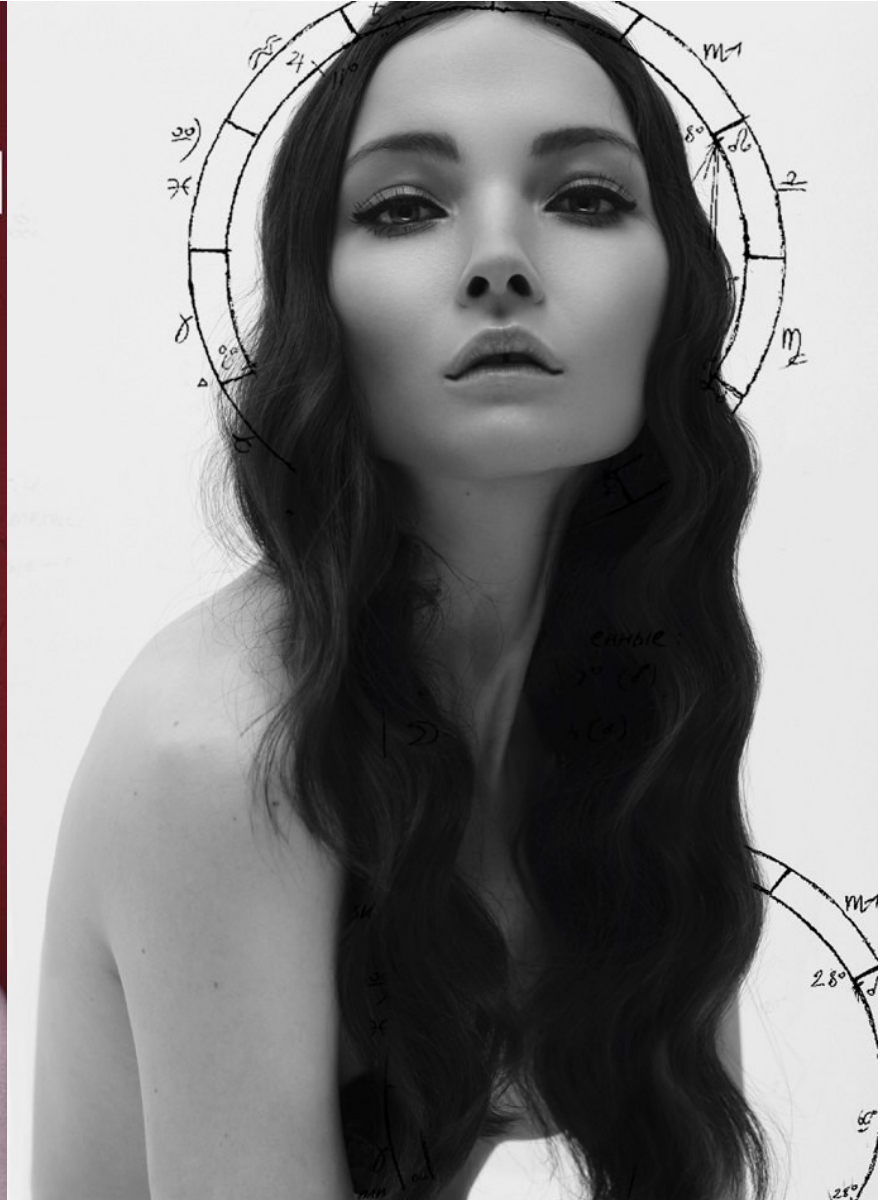

# Morph

Morph Management, 36 Jangmun-ro Yongsan-gu Seoul Korea ZIP 04393 | Phone: +82 2 797 7200

NASTYA TARASAVA

Height 176/5'9.5" Bust 83/32.5" Waist 59/23" Hips 89/35" Hair Light Brown Eyes Green Born in 1900