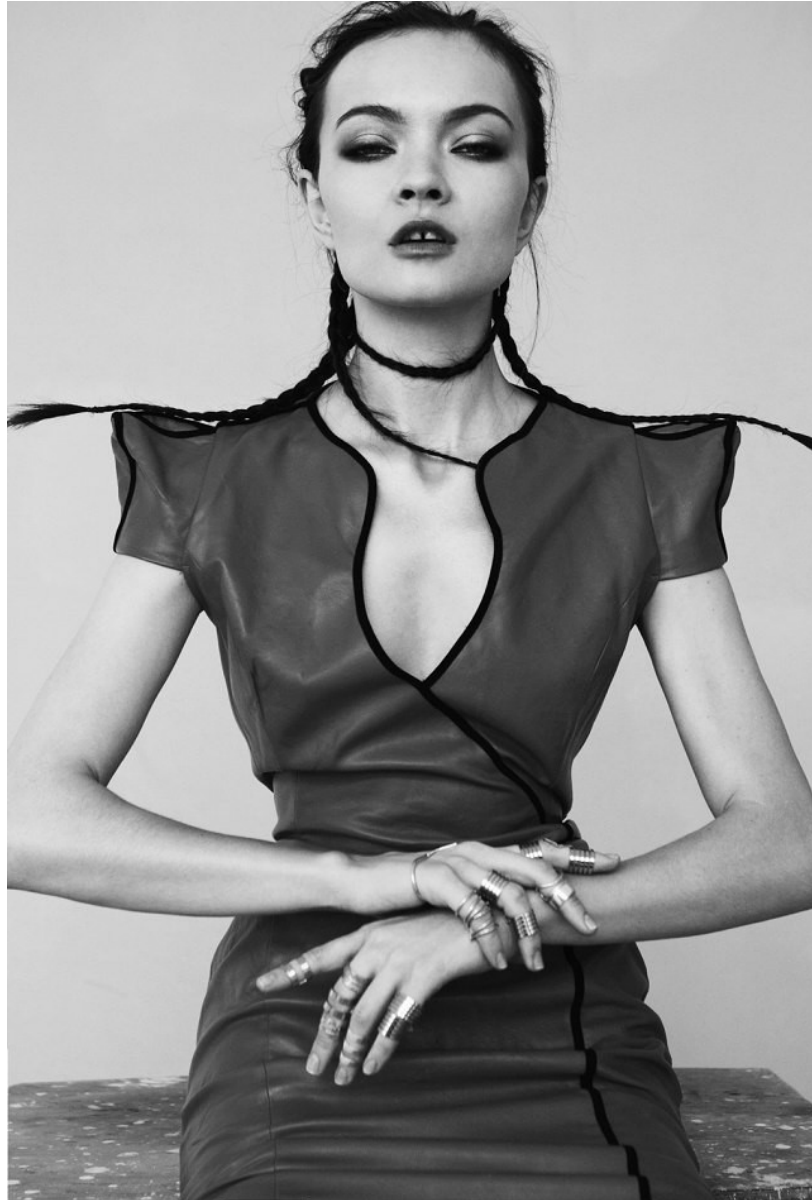

Morph

Morph Management, 36 Jangmun-ro Yongsan-gu Seoul Korea ZIP 04393 | Phone: +82 2 797 7200

NASTYA TARASAVA

Height 176/5'9.5" Bust 83/32.5" Waist 59/23" Hips 89/35" Hair Light Brown Eyes Green Born in 1900