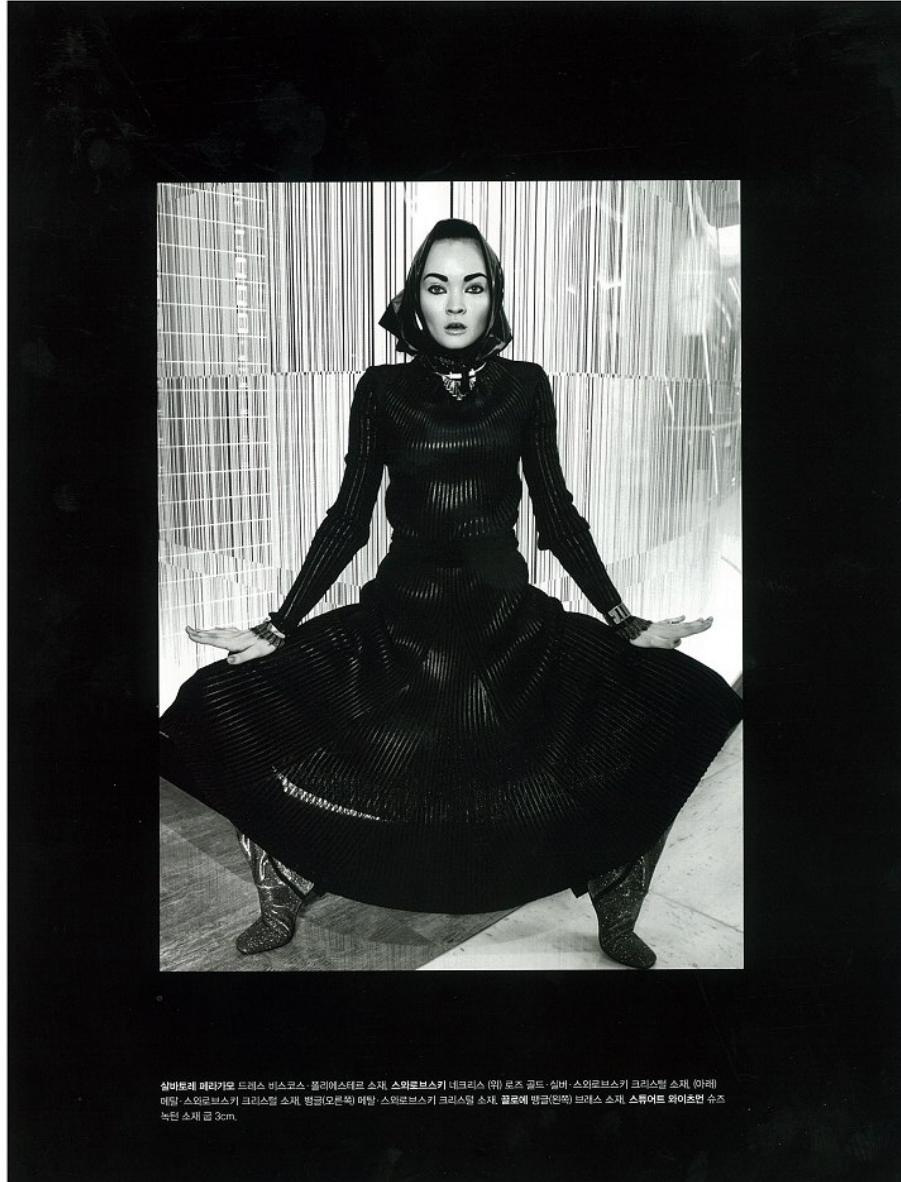

Morph

Morph Management, 36 Jangmun-ro Yongsan-gu Seoul Korea ZIP 04393 | Phone: +82 2 797 7200

NASTYA TARASAVA

Height 176/5'9.5" Bust 83/32.5" Waist 59/23" Hips 89/35" Hair Light Brown Eyes Green Born in 1900