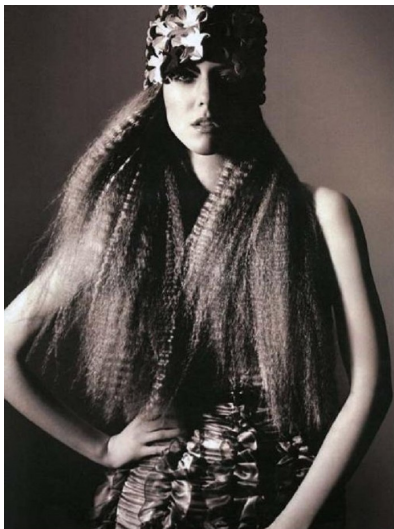

# Morph

Morph Management, 36 Jangmun-ro Yongsan-gu Seoul Korea ZIP 04393 | Phone: +82 2 797 7200

MORWENNA COBBOLD (@morwennalc)

Height 179/5'10.5" Bust 81/32" Waist 62/24.5" Hips 89/35" Hair Strawberry Blonde Eyes Blue Born in 1900