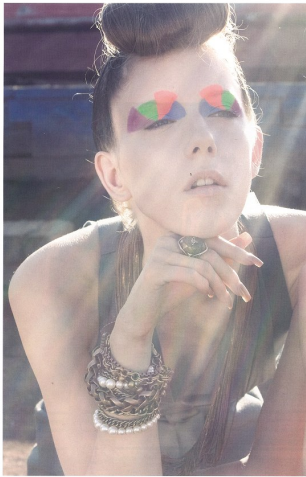

# Morph

Morph Management, 36 Jangmun-ro Yongsan-gu Seoul Korea ZIP 04393 | Phone: +82 2 797 7200

MORWENNA COBBOLD (@morwennalc)

Height 179/5'10.5" Bust 81/32" Waist 62/24.5" Hips 89/35" Hair Strawberry Blonde Eyes Blue Born in 1900