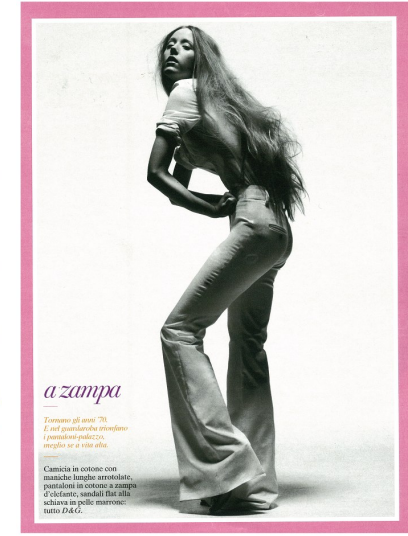

# Morph

Morph Management, 36 Jangmun-ro Yongsan-gu Seoul Korea ZIP 04393 | Phone: +82 2 797 7200

MORWENNA COBBOLD (@morwennalc)

Height 179/5'10.5" Bust 81/32" Waist 62/24.5" Hips 89/35" Hair Strawberry Blonde Eyes Blue Born in 1900