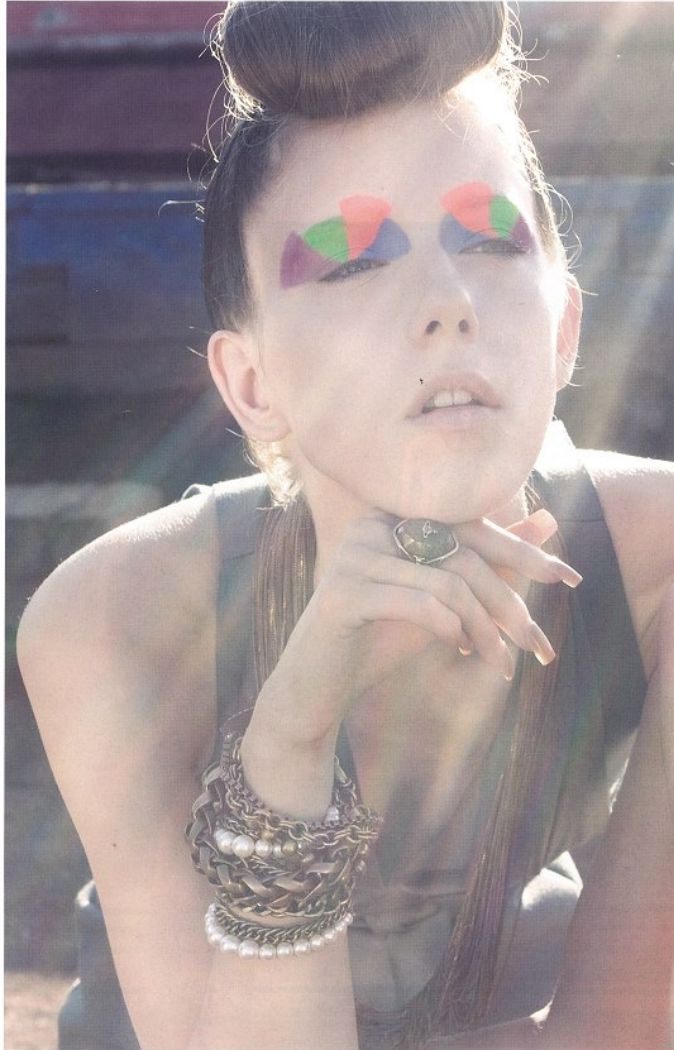

# Morph

Morph Management, 36 Jangmun-ro Yongsan-gu Seoul Korea ZIP 04393 | Phone: +82 2 797 7200

photo: HUSSEIN CHALAYAN  
photo: NEIL BARRETT

**MORWENNA COBBOLD (@morwennalc)**

Height 179/5'10.5" Bust 81/32" Waist 62/24.5" Hips 89/35" Hair Strawberry Blonde Eyes Blue Born in 1900