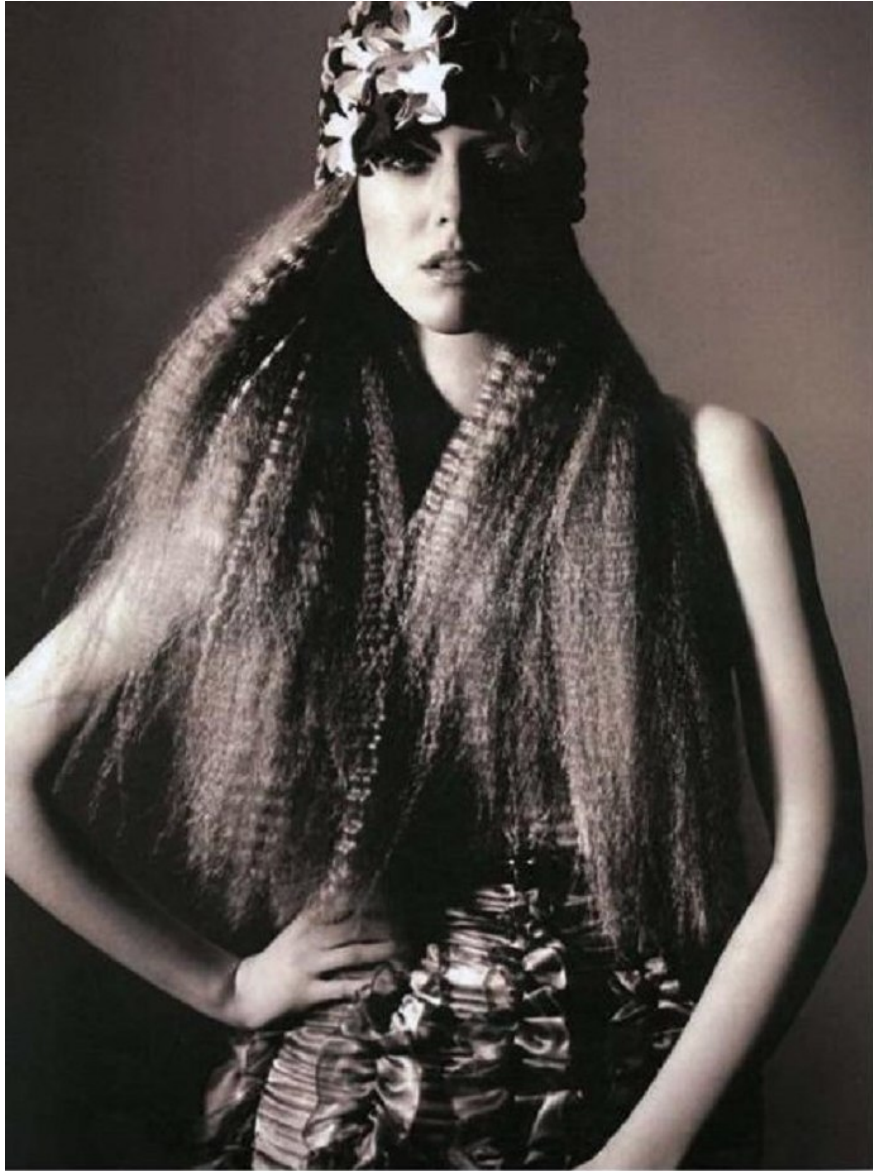

Morph

Morph Management, 36 Jangmun-ro Yongsan-gu Seoul Korea ZIP 04393 | Phone: +82 2 797 7200

MORWENNA COBBOLD (@morwennalc)

Height 179/5'10.5" Bust 81/32" Waist 62/24.5" Hips 89/35" Hair Strawberry Blonde Eyes Blue Born in 1900