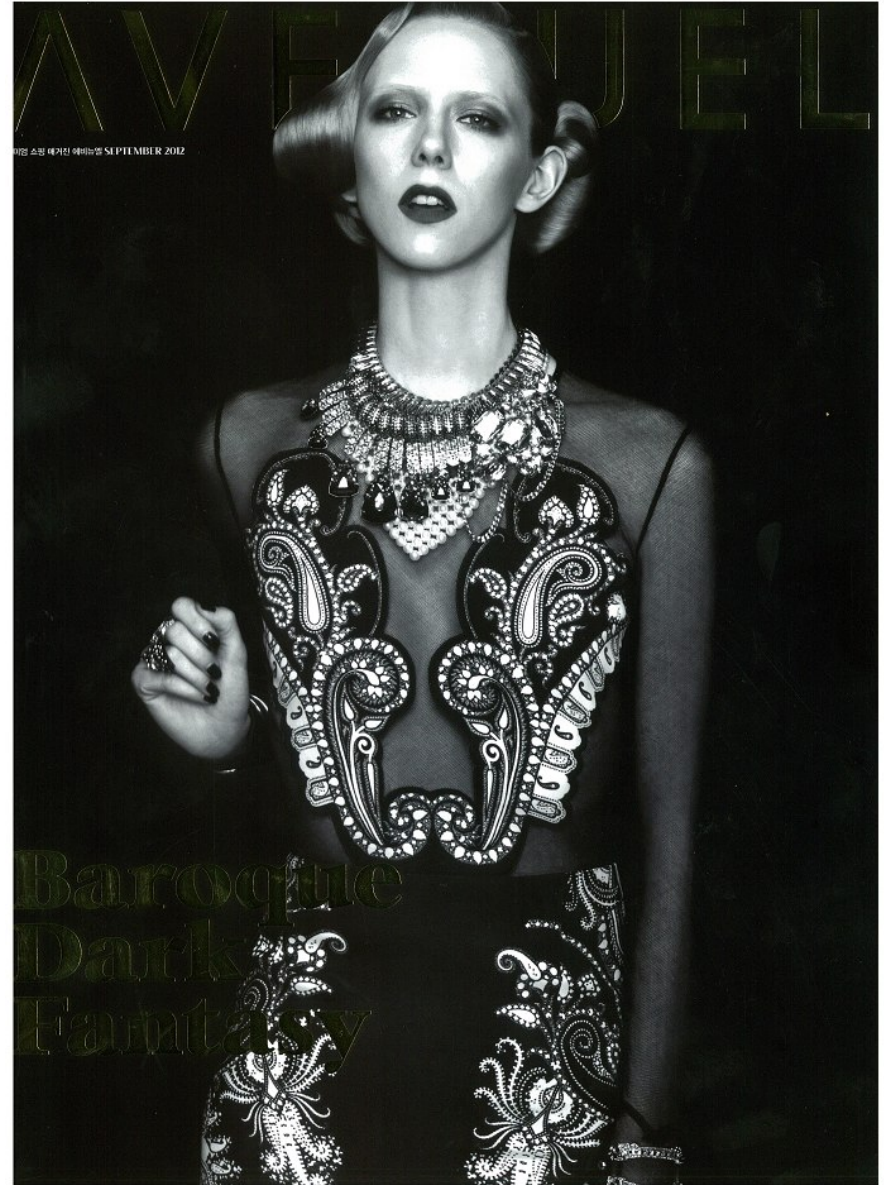

MORWENNA COBBOLD (@morwennalc)

Morph

Morph Management, 36 Jangmun-ro Yongsan-gu Seoul Korea ZIP 04393 | Phone: +82 2 797 7200

MORWENNA COBBOLD (@morwennalc)

Height 179/5'10.5" Bust 81/32" Waist 62/24.5" Hips 89/35" Hair Strawberry Blonde Eyes Blue Born in 1900