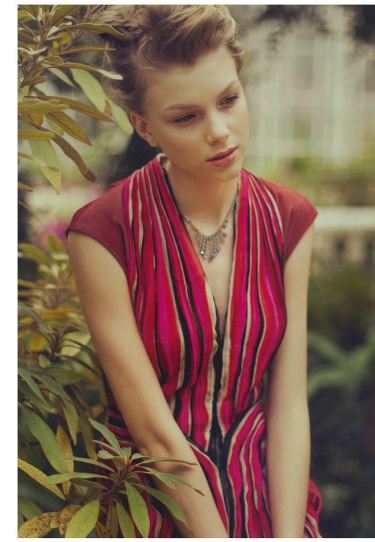

Morph

Morph Management, 36 Jangmun-ro Yongsan-gu Seoul Korea ZIP 04393 | Phone: +82 2 797 7200

MADALINA COPKA

Height 175/5'9" Bust 83/32.5" Waist 58/23" Hips 87/34.5" Hair Ash Blonde Eyes Green Born in 1900