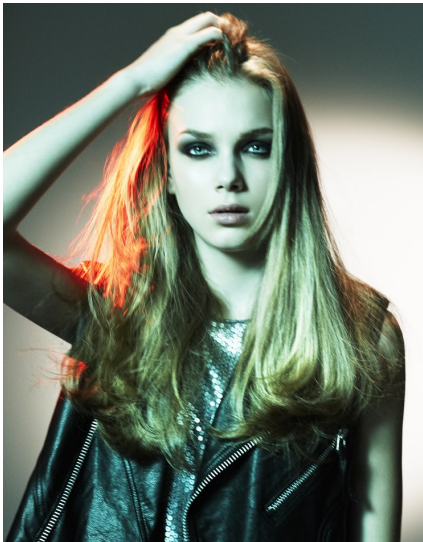

## MADALINA COPKA

Height 175/5'9" Bust 83/32.5" Waist 58/23" Hips 87/34.5" Hair Ash Blonde Eyes Green Born in 1900