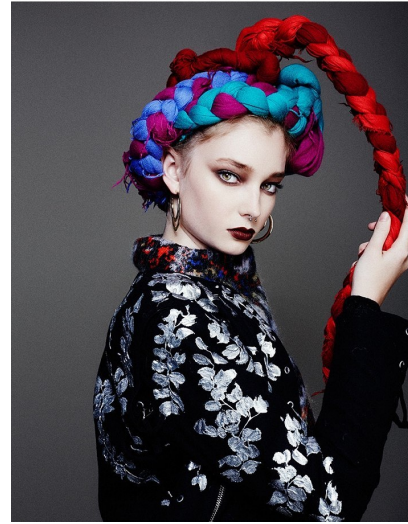

Morph

Morph Management, 36 Jangmun-ro Yongsan-gu Seoul Korea ZIP 04393 | Phone: +82 2 797 7200

LYDIA HUNT (@lydiachanelhunt)

Height 173/5'8" Bust 80/31.5" Waist 59/23" Hips 88/34.5" Hair Blonde Eyes Green Born in 1900

Morph

Morph Management, 36 Jangmun-ro Yongsan-gu Seoul Korea ZIP 04393 | Phone: +82 2 797 7200

MODA

Model: CHANEL VUCCI / PENNE D'ARIE

MODA

LYDIA HUNT (@lydiachanelhunt)

Height 173/5'8" Bust 80/31.5" Waist 59/23" Hips 88/34.5" Hair Blonde Eyes Green Born in 1900