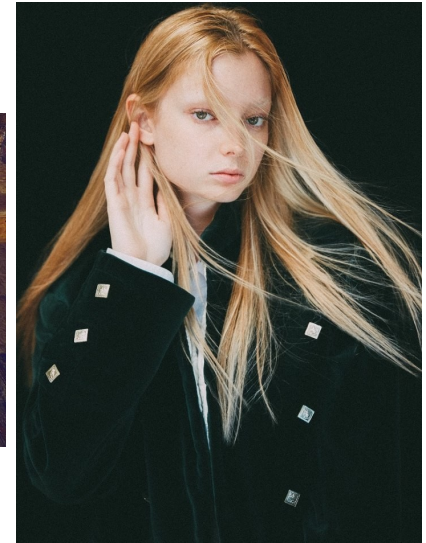

Morph

Morph Management, 36 Jangmun-ro Yongsan-gu Seoul Korea ZIP 04393 | Phone: +82 2 797 7200

LYDIA HUNT (@lydiachanelhunt)

Height 173/5'8" Bust 80/31.5" Waist 59/23" Hips 88/34.5" Hair Blonde Eyes Green Born in 1900

Morph

Morph Management, 36 Jangmun-ro Yongsan-gu Seoul Korea ZIP 04393 | Phone: +82 2 797 7200

MODA

Model: CHANEL VUCCI / PENNE D'ARIE

MODA

LYDIA HUNT (@lydiachanelhunt)

Height 173/5'8" Bust 80/31.5" Waist 59/23" Hips 88/34.5" Hair Blonde Eyes Green Born in 1900