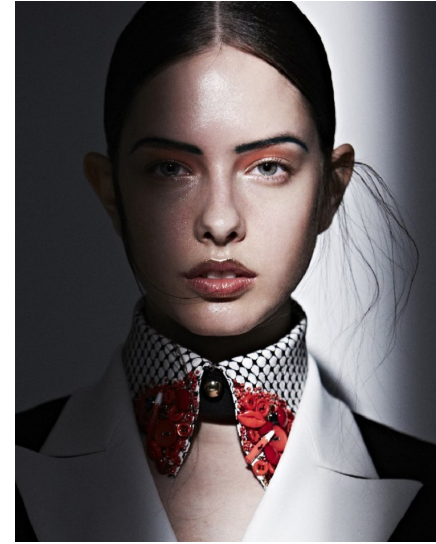

Morph

Morph Management, 36 Jangmun-ro Yongsan-gu Seoul Korea ZIP 04393 | Phone: +82 2 797 7200

LINDA KANYO

Height 173/5'8" Bust 85/33.5" Waist 61/24" Hips 89/35" Hair Brown Eyes Blue/Green Born in 1900