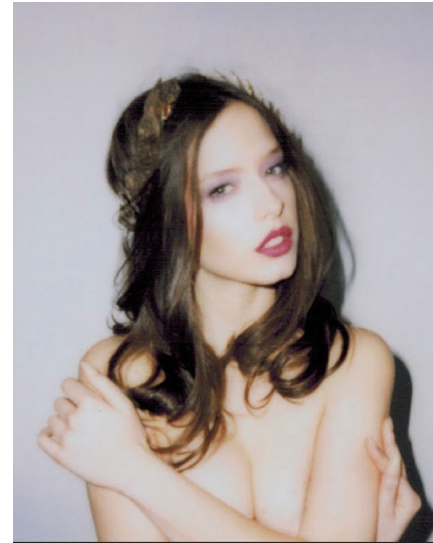

Morph

Morph Management, 36 Jangmun-ro Yongsan-gu Seoul Korea ZIP 04393 | Phone: +82 2 797 7200

LINDA KANYO

Height 173/5'8" Bust 85/33.5" Waist 61/24" Hips 89/35" Hair Brown Eyes Blue/Green Born in 1900