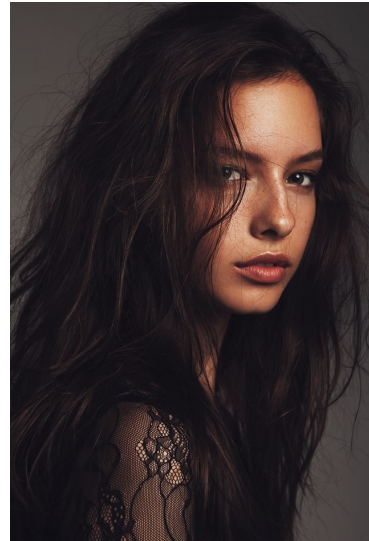

Morph

Morph Management, 36 Jangmun-ro Yongsan-gu Seoul Korea ZIP 04393 | Phone: +82 2 797 7200

LINDA KANYO

Height 173/5'8" Bust 85/33.5" Waist 61/24" Hips 89/35" Hair Brown Eyes Blue/Green Born in 1900