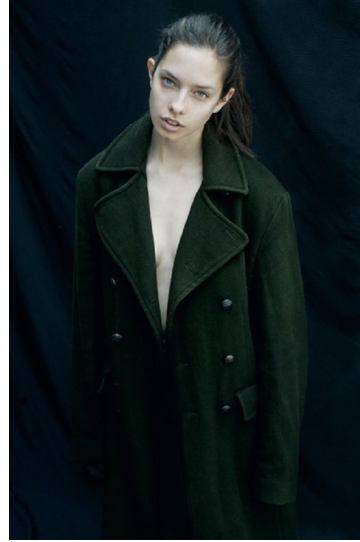

Morph

Morph Management, 36 Jangmun-ro Yongsan-gu Seoul Korea ZIP 04393 | Phone: +82 2 797 7200

LINDA KANYO

Height 173/5'8" Bust 85/33.5" Waist 61/24" Hips 89/35" Hair Brown Eyes Blue/Green Born in 1900