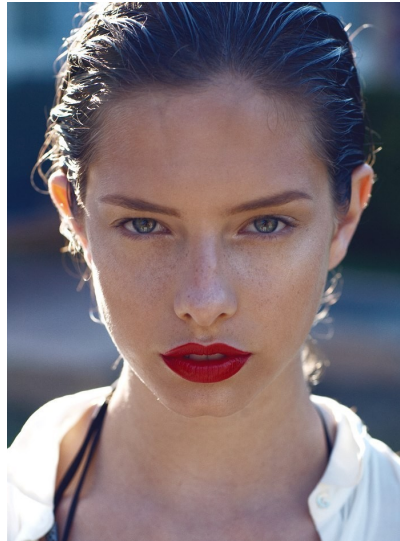

## LINDA KANYO

Height 173/5'8" Bust 85/33.5" Waist 61/24" Hips 89/35" Hair Brown Eyes Blue/Green Born in 1900