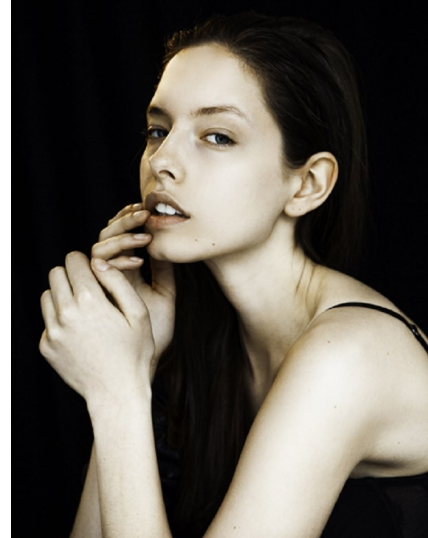

## LINDA KANYO

Height 173/5'8" Bust 85/33.5" Waist 61/24" Hips 89/35" Hair Brown Eyes Blue/Green Born in 1900