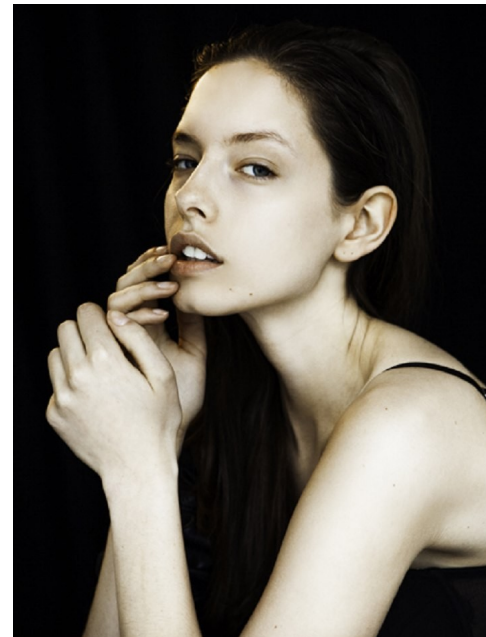

Morph

Morph Management, 36 Jangmun-ro Yongsan-gu Seoul Korea ZIP 04393 | Phone: +82 2 797 7200

Linda Kanyo

Height 173/5'8" Bust 85/33.5" Waist 61/24" Hips 89/35"
 Hair Brown Eyes Blue/Green Born in 1900