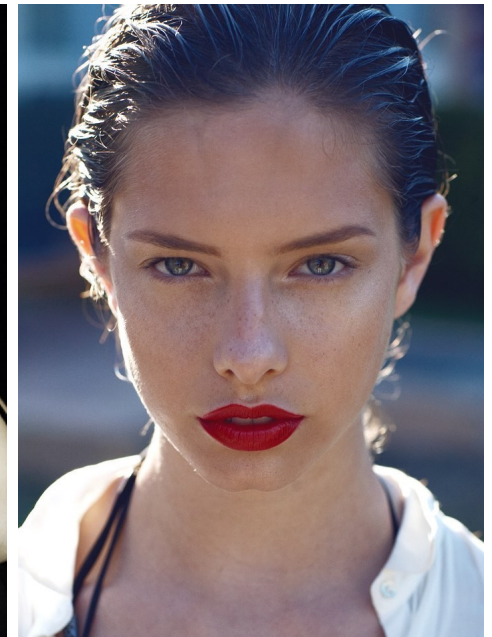

Morph

Morph Management, 36 Jangmun-ro Yongsan-gu Seoul Korea ZIP 04393 | Phone: +82 2 797 7200

Linda Kanyo

Height 173/5'8" Bust 85/33.5" Waist 61/24" Hips 89/35"
 Hair Brown Eyes Blue/Green Born in 1900