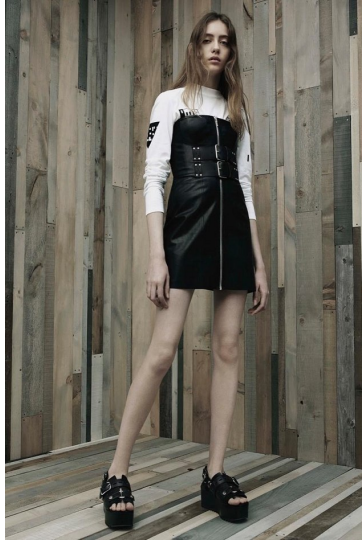

Morph

Morph Management, 36 Jangmun-ro Yongsan-gu Seoul Korea ZIP 04393 | Phone: +82 2 797 7200

GUCCI

GUCCI

GUCCI

LIA PAVLOVA (@lia.pavlova)

Height 178/5'10" Bust 78/30.5" Waist 60/23.5" Hips 88/34.5" Hair Brown Eyes Blue Born in 1900

Morph

Morph Management, 36 Jangmun-ro Yongsan-gu Seoul Korea ZIP 04393 | Phone: +82 2 797 7200

LIA PAVLOVA (@lia.pavlova)

Height 178/5'10" Bust 78/30.5" Waist 60/23.5" Hips 88/34.5" Hair Brown Eyes Blue Born in 1900