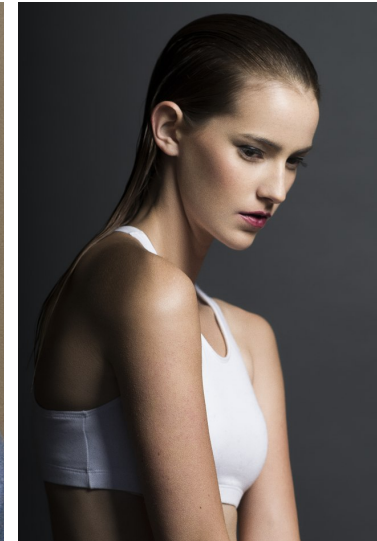

Morph

Morph Management, 36 Jangmun-ro Yongsan-gu Seoul Korea ZIP 04393 | Phone: +82 2 797 7200

KELSEY ROWE (@canadiankelsey)

Height 177/5'9.5" Bust 81/32" Waist 61/24" Hips 89/35" Hair Auburn Eyes Brown Born in 1991