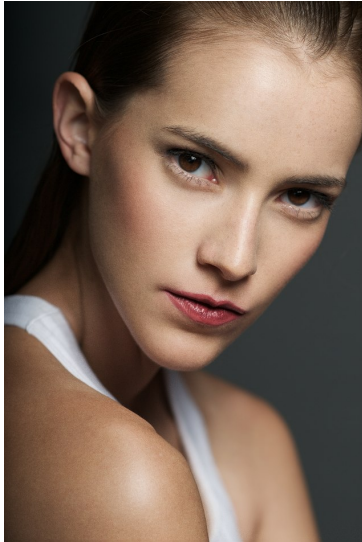

Morph

Morph Management, 36 Jangmun-ro Yongsan-gu Seoul Korea ZIP 04393 | Phone: +82 2 797 7200

KELSEY ROWE (@canadiankelsey)

Height 177/5'9.5" Bust 81/32" Waist 61/24" Hips 89/35" Hair Auburn Eyes Brown Born in 1991