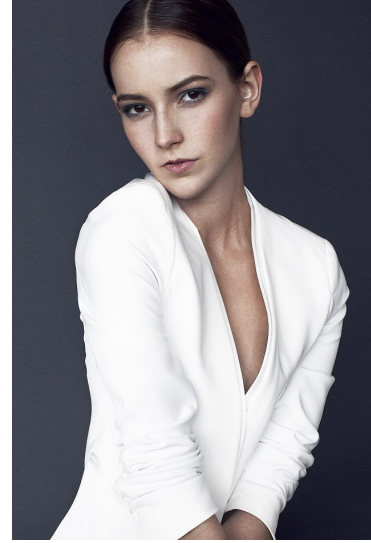

Morph

Morph Management, 36 Jangmun-ro Yongsan-gu Seoul Korea ZIP 04393 | Phone: +82 2 797 7200

KELSEY ROWE (@canadiankelsey)

Height 177/5'9.5" Bust 81/32" Waist 61/24" Hips 89/35" Hair Auburn Eyes Brown Born in 1991