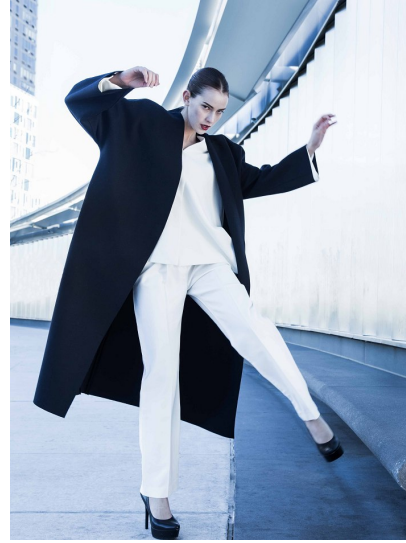

Morph

Morph Management, 36 Jangmun-ro Yongsan-gu Seoul Korea ZIP 04393 | Phone: +82 2 797 7200

KELSEY ROWE (@canadiankelsey)

Height 177/5'9.5" Bust 81/32" Waist 61/24" Hips 89/35" Hair Auburn Eyes Brown Born in 1991