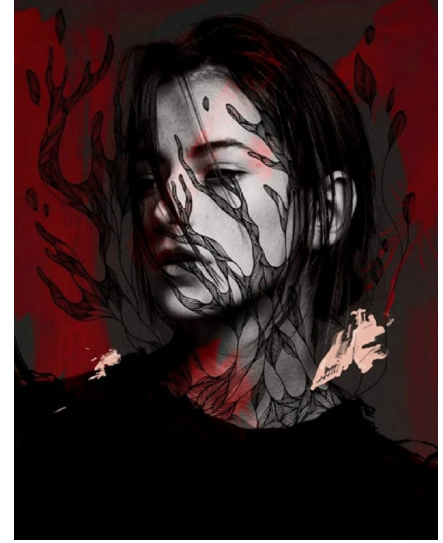

Morph

Morph Management, 36 Jangmun-ro Yongsan-gu Seoul Korea ZIP 04393 | Phone: +82 2 797 7200

KELSEY ROWE (@canadiankelsey)

Height 177/5'9.5" Bust 81/32" Waist 61/24" Hips 89/35" Hair Auburn Eyes Brown Born in 1991