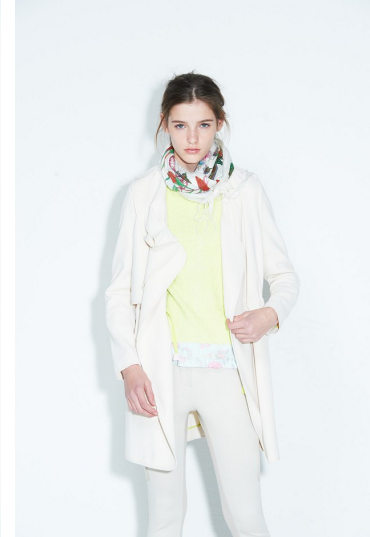

Morph

Morph Management, 36 Jangmun-ro Yongsan-gu Seoul Korea ZIP 04393 | Phone: +82 2 797 7200

INGA DEZHINA (@ingadezhina)

Height 178/5'10" Bust 79/31" Waist 58/23" Hips 84/33" Hair Light Brown Eyes Blue Born in 1900