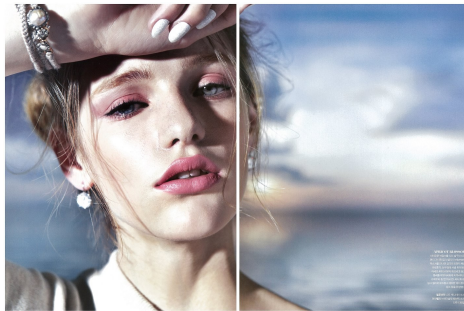

Morph

Morph Management, 36 Jangmun-ro Yongsan-gu Seoul Korea ZIP 04393 | Phone: +82 2 797 7200

INGA DEZHINA (@ingadezhina)

Height 178/5'10" Bust 79/31" Waist 58/23" Hips 84/33" Hair Light Brown Eyes Blue Born in 1900