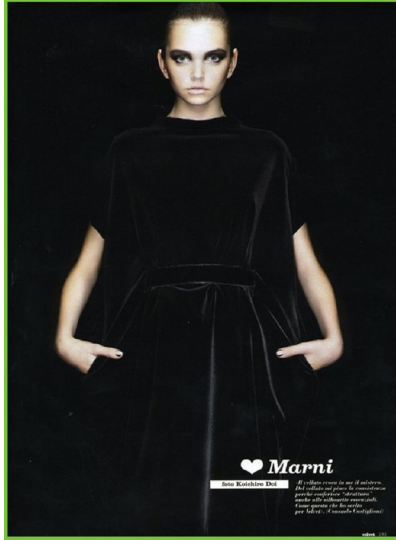

Morph

Morph Management, 36 Jangmun-ro Yongsan-gu Seoul Korea ZIP 04393 | Phone: +82 2 797 7200

DRIELLE VALERETTO (@driellevaleretto)

Height 182/5'11.5" Bust 81/32" Waist 60/23.5" Hips 86/34" Hair Brown Eyes Blue/Green Born in 1900