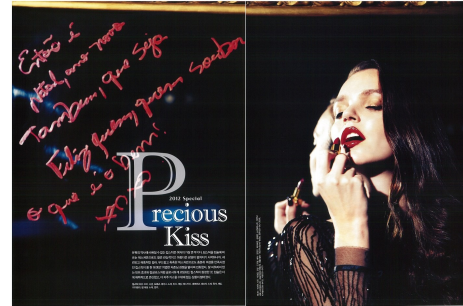

# Morph

Morph Management, 36 Jangmun-ro Yongsan-gu Seoul Korea ZIP 04393 | Phone: +82 2 797 7200

**Drielle Valeretto (@driellevaleretto)**  
 Height 182/5'11.5" Bust 81/32" Waist 60/23.5" Hips 86/34"  
 Hair Brown Eyes Blue/Green Born in 1900