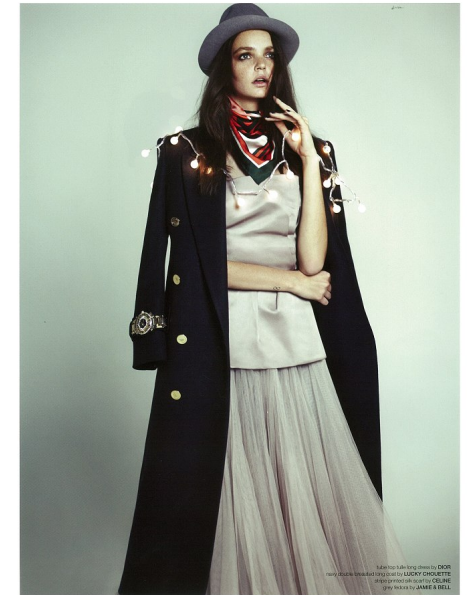

# Morph

Morph Management, 36 Jangmun-ro Yongsan-gu Seoul Korea ZIP 04393 | Phone: +82 2 797 7200

**Drielle Valeretto (@driellevaleretto)**  
 Height 182/5'11.5" Bust 81/32" Waist 60/23.5" Hips 86/34"  
 Hair Brown Eyes Blue/Green Born in 1900