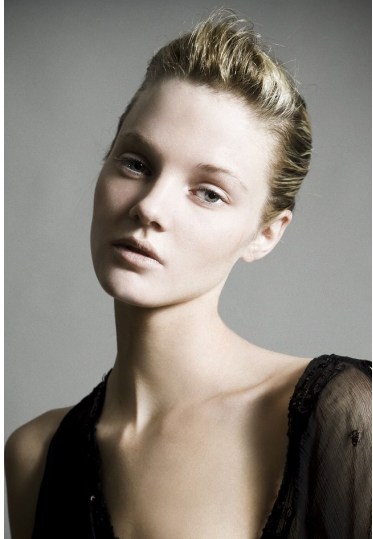

Morph

Morph Management, 36 Jangmun-ro Yongsan-gu Seoul Korea ZIP 04393 | Phone: +82 2 797 7200

WHITNEY JENSEN

Height 183/6'0" Bust 77/30.5" Waist 61/24" Hips 87/34.5" Hair Blonde Eyes Blue/Green Born in 1900