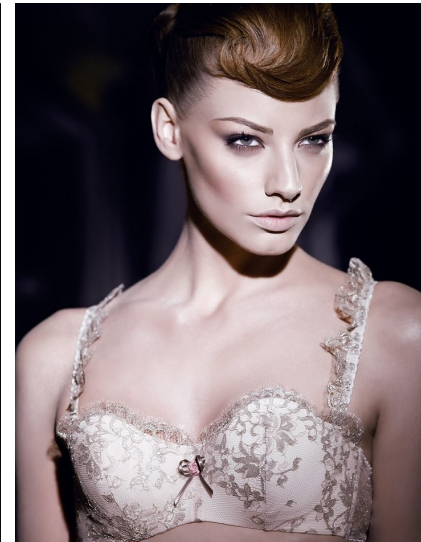

Morph

Morph Management, 36 Jangmun-ro Yongsan-gu Seoul Korea ZIP 04393 | Phone: +82 2 797 7200

IRINA MAGDA (@irinamagdag)

Height 177/5'9.5" Bust 86/34" Waist 60/23.5" Hips 89/35" Hair Red Eyes Green Born in 1900