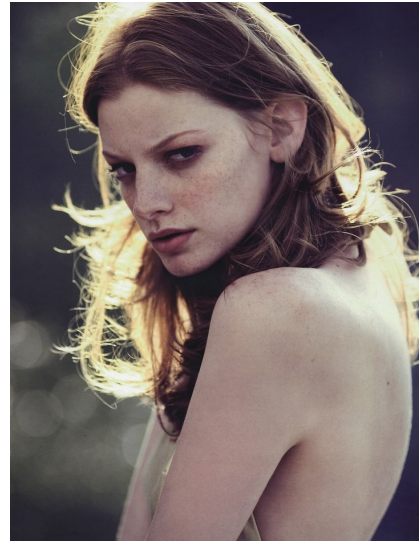

Morph

Morph Management, 36 Jangmun-ro Yongsan-gu Seoul Korea ZIP 04393 | Phone: +82 2 797 7200

IRINA MAGDA (@irinamagdag)

Height 177/5'9.5" Bust 86/34" Waist 60/23.5" Hips 89/35" Hair Red Eyes Green Born in 1900