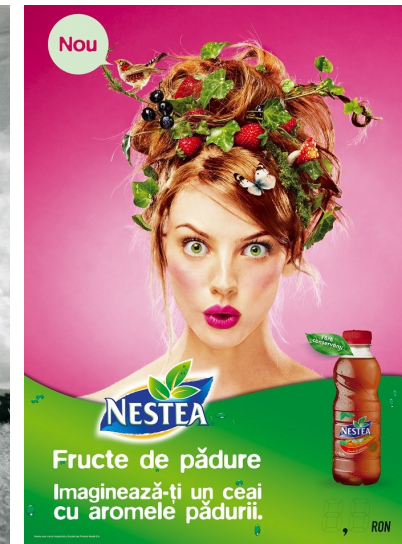

Morph

Morph Management, 36 Jangmun-ro Yongsan-gu Seoul Korea ZIP 04393 | Phone: +82 2 797 7200

IRINA MAGDA (@irinamagdag)

Height 177/5'9.5" Bust 86/34" Waist 60/23.5" Hips 89/35" Hair Red Eyes Green Born in 1900