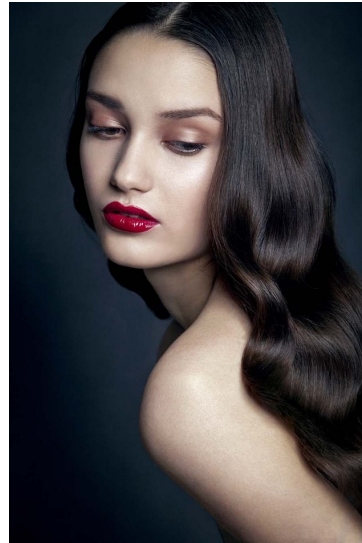

Morph

Morph Management, 36 Jangmun-ro Yongsan-gu Seoul Korea ZIP 04393 | Phone: +82 2 797 7200

HENY BORBELY (@henyborbely)

Height 180/5'11" Bust 82/32.5" Waist 59/23" Hips 88/34.5" Hair Brown Eyes Brown Born in 1900