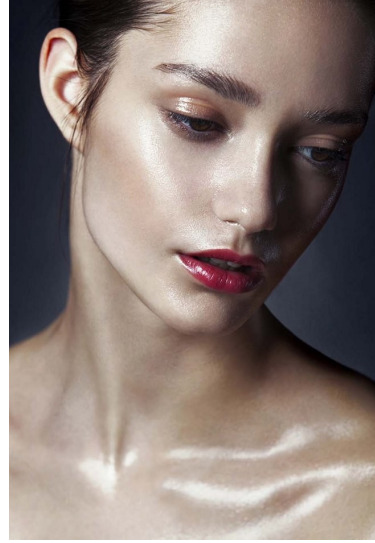

# Morph

Morph Management, 36 Jangmun-ro Yongsan-gu Seoul Korea ZIP 04393 | Phone: +82 2 797 7200

**HENY BORBELY (@henyborbely)**

Height 180/5'11" Bust 82/32.5" Waist 59/23" Hips 88/34.5" Hair Brown Eyes Brown Born in 1900