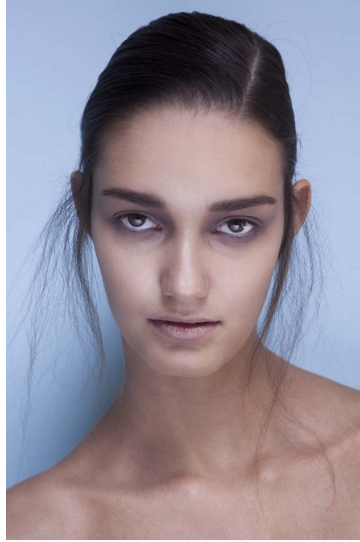

# Morph

Morph Management, 36 Jangmun-ro Yongsan-gu Seoul Korea ZIP 04393 | Phone: +82 2 797 7200

**HENY BORBELY (@henyborbely)**

Height 180/5'11" Bust 82/32.5" Waist 59/23" Hips 88/34.5" Hair Brown Eyes Brown Born in 1900