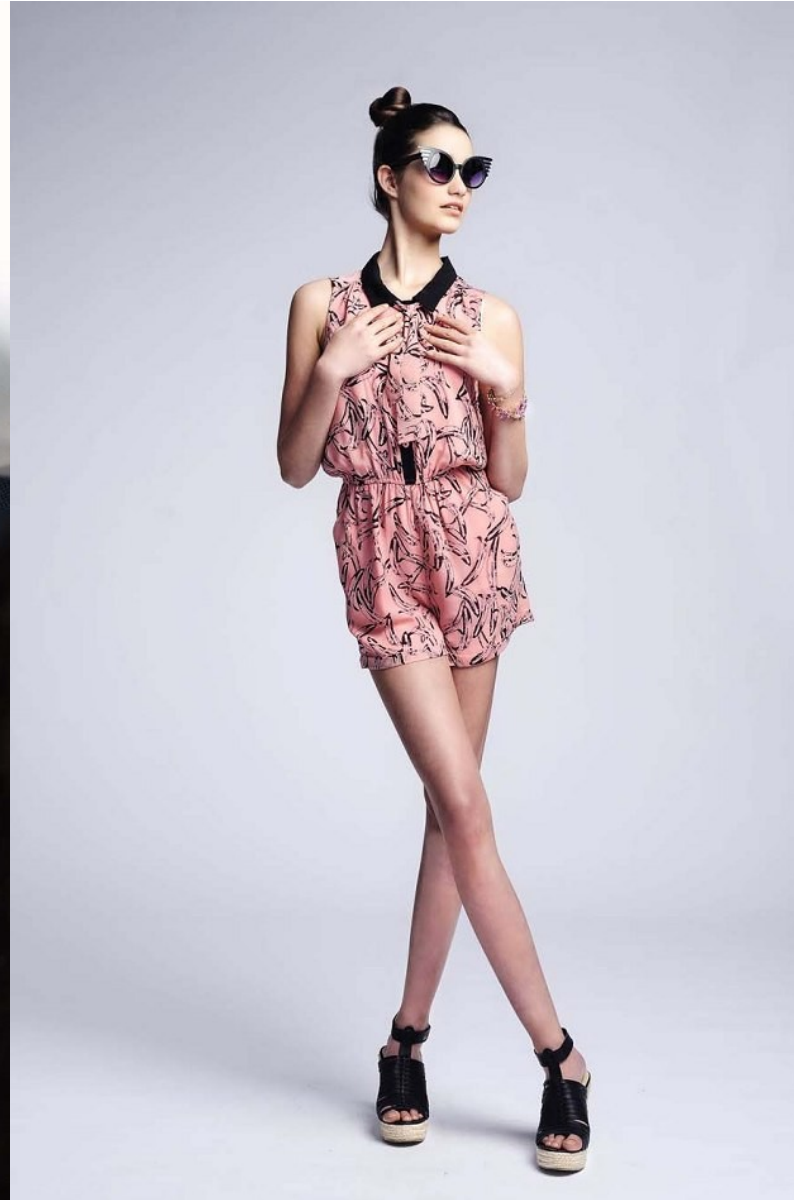

Morph

Morph Management, 36 Jangmun-ro Yongsan-gu Seoul Korea ZIP 04393 | Phone: +82 2 797 7200

HENY BORBELY (@henyborbely)

Height 180/5'11" Bust 82/32.5" Waist 59/23" Hips 88/34.5" Hair Brown Eyes Brown Born in 1900