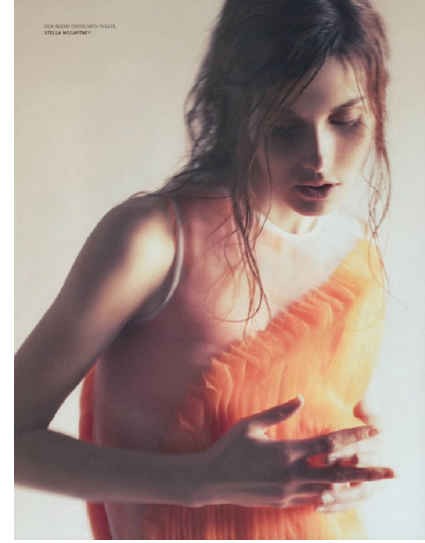

Morph

Morph Management, 36 Jangmun-ro Yongsan-gu Seoul Korea ZIP 04393 | Phone: +82 2 797 7200

JASMIN JALO (@jasminjalo)

Height 176/5'9.5" Bust 82/32.5" Waist 60/23.5" Hips 87/34.5" Hair Red Eyes Green Born in 1900