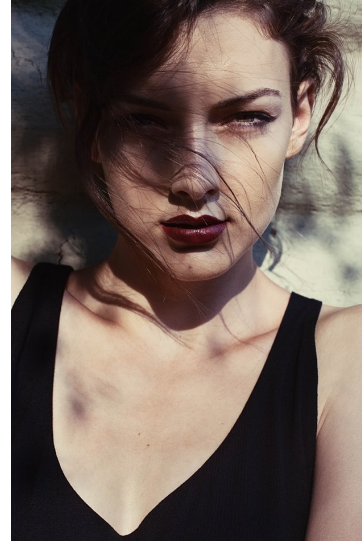

# Morph

Morph Management, 36 Jangmun-ro Yongsan-gu Seoul Korea ZIP 04393 | Phone: +82 2 797 7200

MARIE DAMIAN (@mariedamian20)

Height 177/5'9.5" Bust 83/32.5" Waist 59/23" Hips 88/34.5" Hair Light Brown Eyes Green Born in 1900