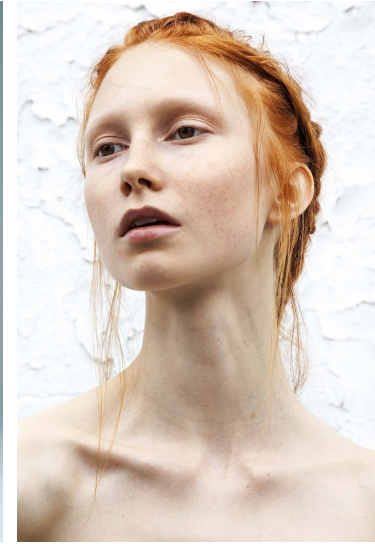

Morph

Morph Management, 36 Jangmun-ro Yongsan-gu Seoul Korea ZIP 04393 | Phone: +82 2 797 7200

JESSICA LUOSTARINEN (@jessicaluost)

Height 177/5'9.5" Bust 80/31.5" Waist 60/23.5" Hips 88/34.5" Hair Venetian Red Eyes Green Born in 1993