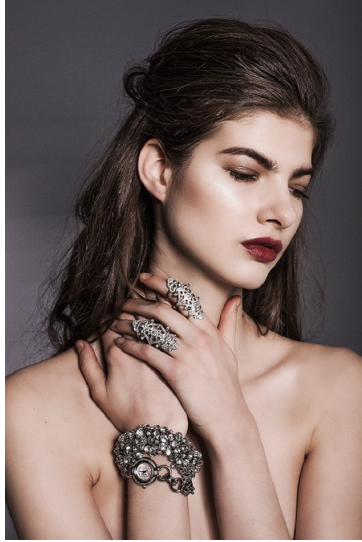

Morph

Morph Management, 36 Jangmun-ro Yongsan-gu Seoul Korea ZIP 04393 | Phone: +82 2 797 7200

10

KISA CHEBAN (@kisa2613)

Height 177/5'9.5" Bust 82/32.5" Waist 60/23.5" Hips 88/34.5" Hair Brown Eyes Grey Born in 1994