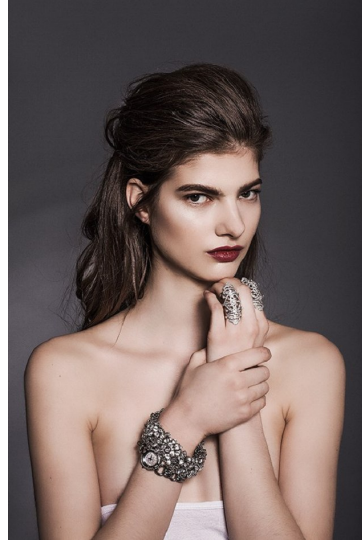

Morph

Morph Management, 36 Jangmun-ro Yongsan-gu Seoul Korea ZIP 04393 | Phone: +82 2 797 7200

10

KISA CHEBAN (@kisa2613)

Height 177/5'9.5" Bust 82/32.5" Waist 60/23.5" Hips 88/34.5" Hair Brown Eyes Grey Born in 1994