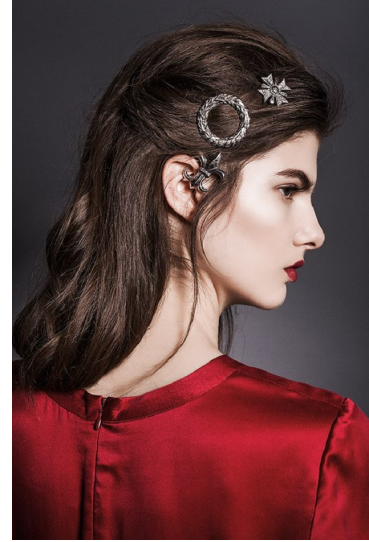

Morph

Morph Management, 36 Jangmun-ro Yongsan-gu Seoul Korea ZIP 04393 | Phone: +82 2 797 7200

10

KISA CHEBAN (@kisa2613)

Height 177/5'9.5" Bust 82/32.5" Waist 60/23.5" Hips 88/34.5" Hair Brown Eyes Grey Born in 1994