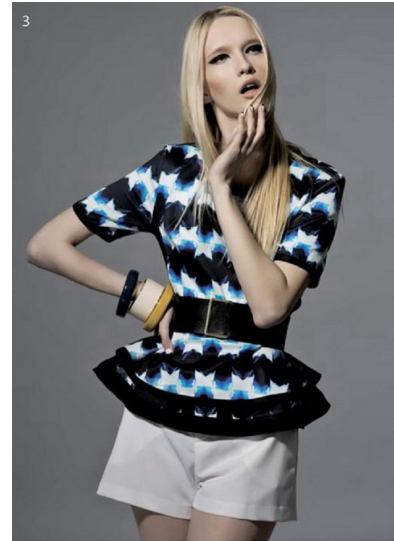

Morph

Morph Management, 36 Jangmun-ro Yongsan-gu Seoul Korea ZIP 04393 | Phone: +82 2 797 7200

KAROLINA CERVENAKOVA

Height 178/5'10" Bust 80/31.5" Waist 61/24" Hips 91/36" Hair Blonde Eyes Blue/Green Born in 1993