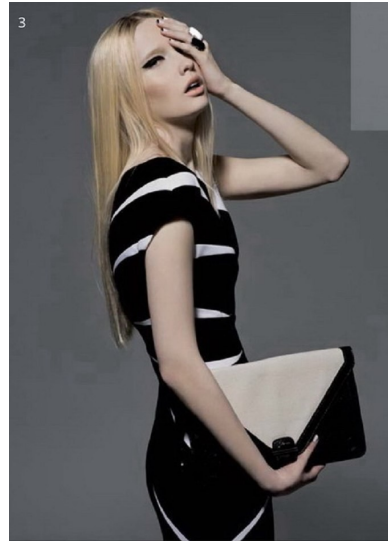

Morph

Morph Management, 36 Jangmun-ro Yongsan-gu Seoul Korea ZIP 04393 | Phone: +82 2 797 7200

KAROLINA CERVENAKOVA

Height 178/5'10" Bust 80/31.5" Waist 61/24" Hips 91/36" Hair Blonde Eyes Blue/Green Born in 1993