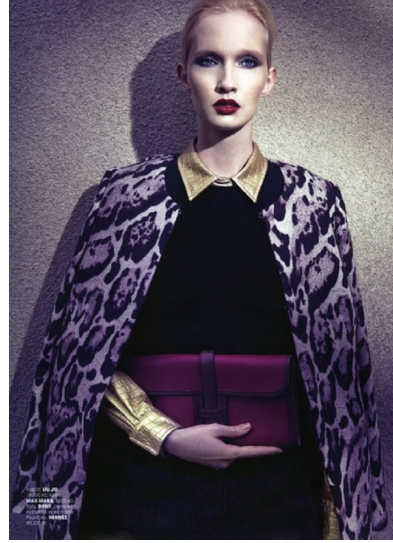

Morph

Morph Management, 36 Jangmun-ro Yongsan-gu Seoul Korea ZIP 04393 | Phone: +82 2 797 7200

KAROLINA CERVENAKOVA

Height 178/5'10" Bust 80/31.5" Waist 61/24" Hips 91/36" Hair Blonde Eyes Blue/Green Born in 1993