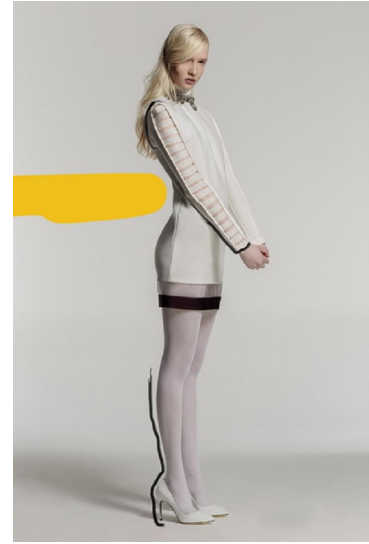

Morph

Morph Management, 36 Jangmun-ro Yongsan-gu Seoul Korea ZIP 04393 | Phone: +82 2 797 7200

Dark Lace Burgundy
Blair Yellow Black

Sparkle Hair
Blair Yellow Black

KAROLINA CERVENAKOVA

Height 178/5'10" Bust 80/31.5" Waist 61/24" Hips 91/36" Hair Blonde Eyes Blue/Green Born in 1993