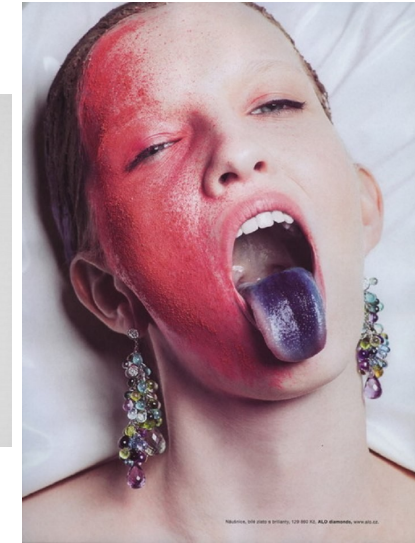

Morph

Morph Management, 36 Jangmun-ro Yongsan-gu Seoul Korea ZIP 04393 | Phone: +82 2 797 7200

KAROLINA CERVENAKOVA

Height 178/5'10" Bust 80/31.5" Waist 61/24" Hips 91/36" Hair Blonde Eyes Blue/Green Born in 1993