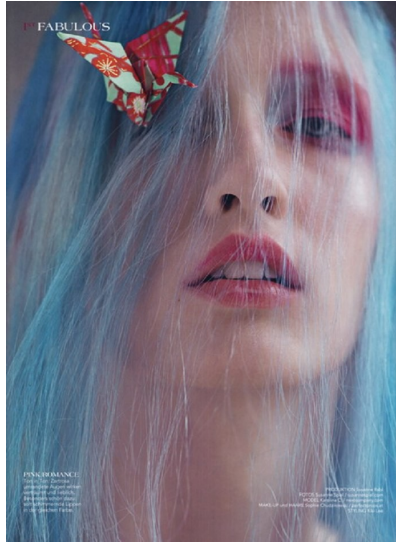

Morph

Morph Management, 36 Jangmun-ro Yongsan-gu Seoul Korea ZIP 04393 | Phone: +82 2 797 7200

KAROLINA CERVENAKOVA

Height 178/5'10" Bust 80/31.5" Waist 61/24" Hips 91/36" Hair Blonde Eyes Blue/Green Born in 1993