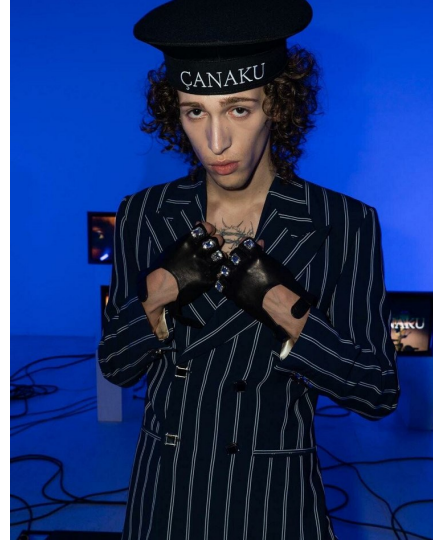

Morph

Morph Management, 36 Jangmun-ro Yongsan-gu Seoul Korea ZIP 04393 | Phone: +82 2 797 7200

TEO (@mttcmt)

Height 183/6'0" Waist 68/26.5" Hips 85/33.5" Shoe 280mm Hair Brown Eyes Brown Born in 1900

Morph

Morph Management, 36 Jangmun-ro Yongsan-gu Seoul Korea ZIP 04393 | Phone: +82 2 797 7200

TEO (@mttcmt)

Height 183/6'0" Waist 68/26.5" Hips 85/33.5" Shoe 280mm Hair Brown Eyes Brown Born in 1900

Morph

Morph Management, 36 Jangmun-ro Yongsan-gu Seoul Korea ZIP 04393 | Phone: +82 2 797 7200

Height 183/6'0" Waist 68/26.5" Hips 85/33.5" Shoe 280mm Hair Brown Eyes Brown Born in 1900