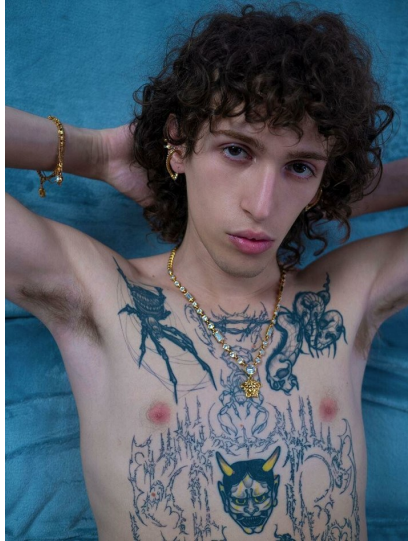

Morph

Morph Management, 36 Jangmun-ro Yongsan-gu Seoul Korea ZIP 04393 | Phone: +82 2 797 7200

TEO (@mttcmt)

Height 183/6'0" Waist 68/26.5" Hips 85/33.5" Shoe 280mm Hair Brown Eyes Brown Born in 1900

Morph

Morph Management, 36 Jangmun-ro Yongsan-gu Seoul Korea ZIP 04393 | Phone: +82 2 797 7200

TEO (@mttcmt)

Height 183/6'0" Waist 68/26.5" Hips 85/33.5" Shoe 280mm Hair Brown Eyes Brown Born in 1900

Morph

Morph Management, 36 Jangmun-ro Yongsan-gu Seoul Korea ZIP 04393 | Phone: +82 2 797 7200

TEO (@mttcmt)

Height 183/6'0" Waist 68/26.5" Hips 85/33.5" Shoe 280mm Hair Brown Eyes Brown Born in 1900

Morph

Morph Management, 36 Jangmun-ro Yongsan-gu Seoul Korea ZIP 04393 | Phone: +82 2 797 7200

TEO (@mttcmt)

Height 183/6'0" Waist 68/26.5" Hips 85/33.5" Shoe 280mm Hair Brown Eyes Brown Born in 1900