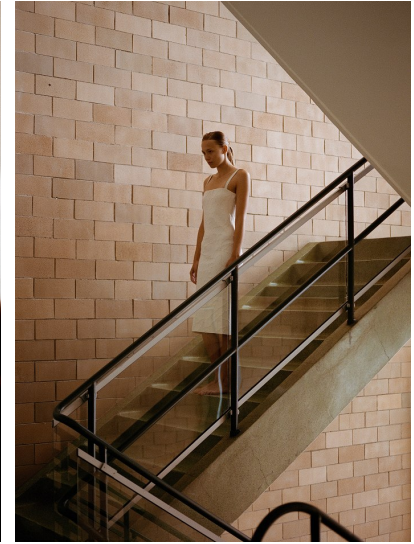

Morph

Morph Management, 36 Jangmun-ro Yongsan-gu Seoul Korea ZIP 04393 | Phone: +82 2 797 7200

JAEDA G (@jaeda_gano)

Height 179/5'10.5" Bust 81/32" Waist 60/23.5" Hips 88/34.5" Hair Ash Blonde Eyes Blue Born in 1999