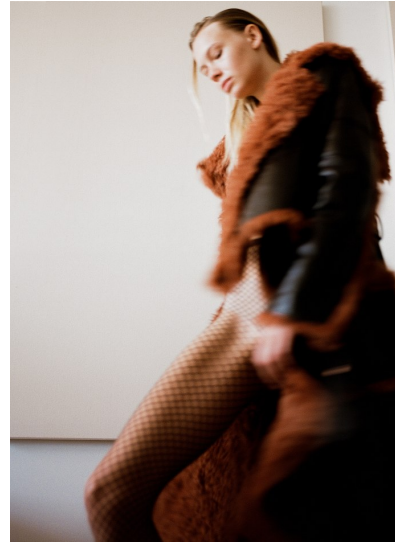

Morph

Morph Management, 36 Jangmun-ro Yongsan-gu Seoul Korea ZIP 04393 | Phone: +82 2 797 7200

JAEDA G (@jaeda_gano)

Height 179/5'10.5" Bust 81/32" Waist 60/23.5" Hips 88/34.5" Hair Ash Blonde Eyes Blue Born in 1999