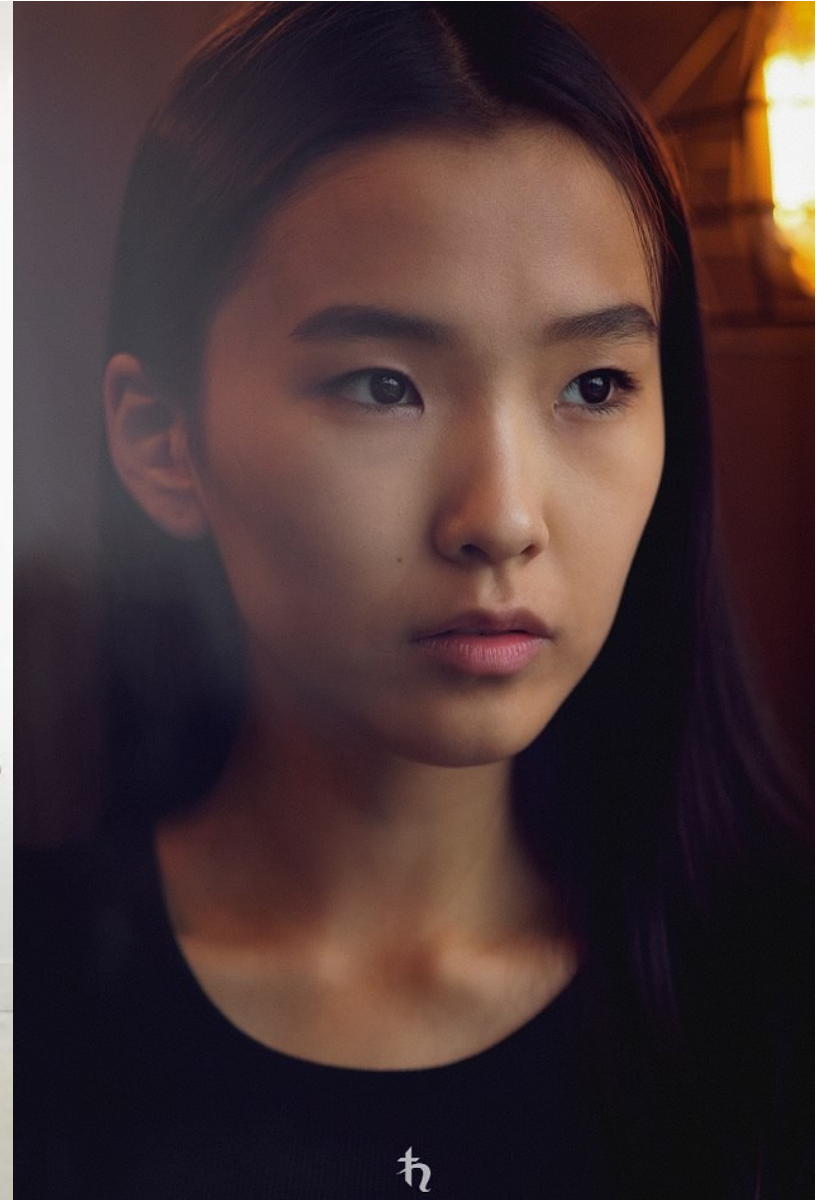

Morph

Morph Management, 36 Jangmun-ro Yongsan-gu Seoul Korea ZIP 04393 | Phone: +82 2 797 7200

SAIANA ZAKHAROVA (@soia_zkhr)

Height 179/5'10.5" Bust 80/31.5" Waist 59/23" Hips 88/34.5" Hair Black Eyes Black Born in 2001